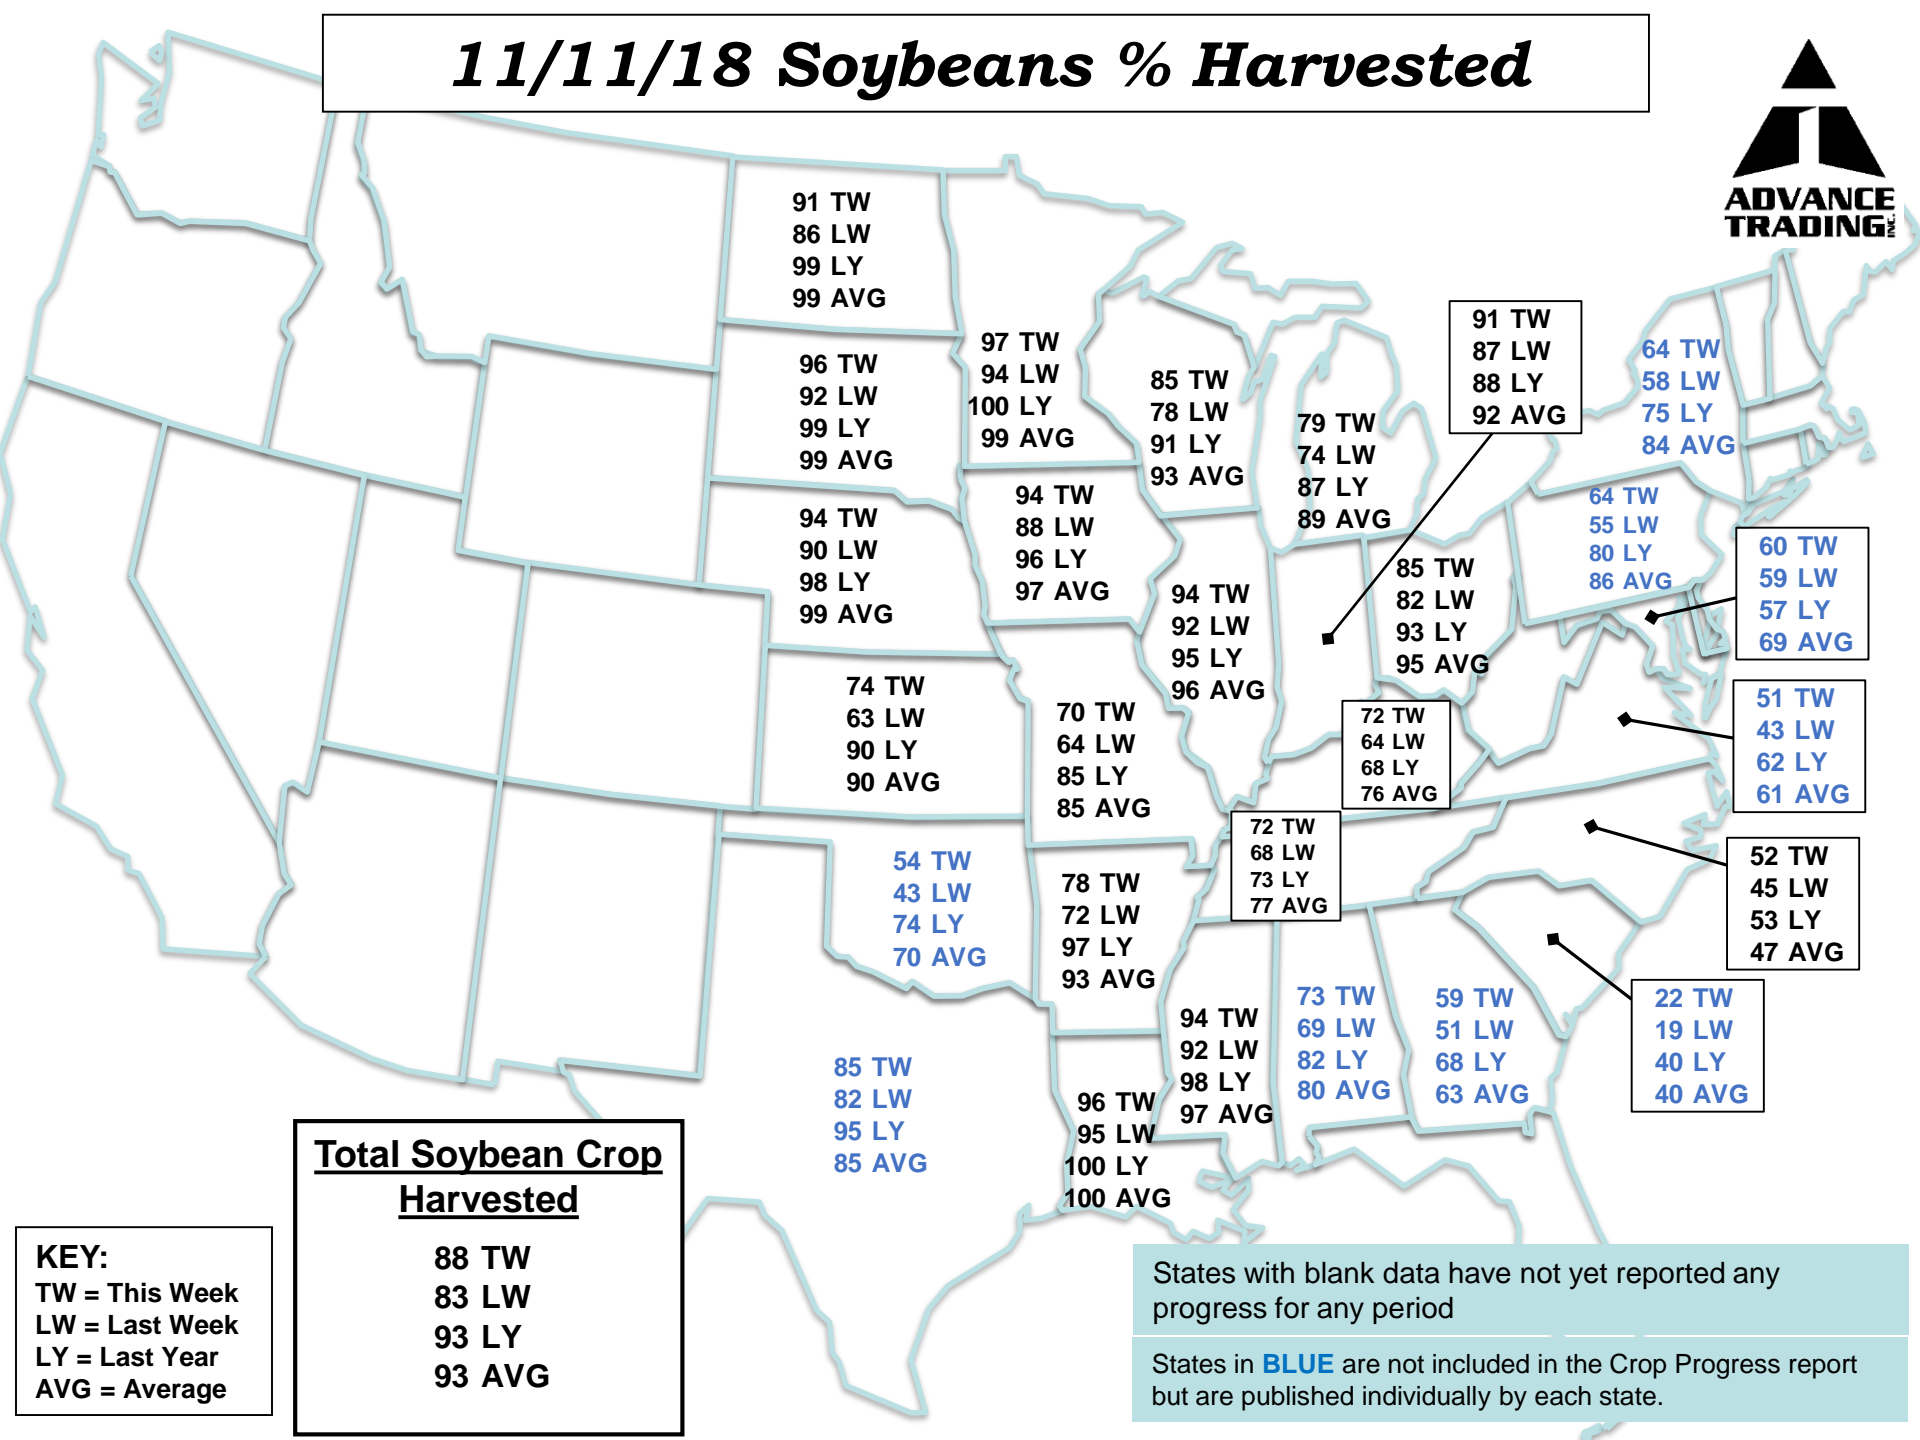

11/11/18 US Corn % Harvested

Total US Corn Harvested

84 TW
76 LW
81 LY
87 AVG

KEY:
TW = This Week
LW = Last Week
LY = Last Year
AVG = Average

States with blank data have not yet reported any progress for any period

States in **BLUE** are not included in the Crop Progress report but are published individually by each state.

11/11/18 Soybeans % Harvested

KEY:
 TW = This Week
 LW = Last Week
 LY = Last Year
 AVG = Average

Total Soybean Crop Harvested
 88 TW
 83 LW
 93 LY
 93 AVG

States with blank data have not yet reported any progress for any period
 States in **BLUE** are not included in the Crop Progress report but are published individually by each state.