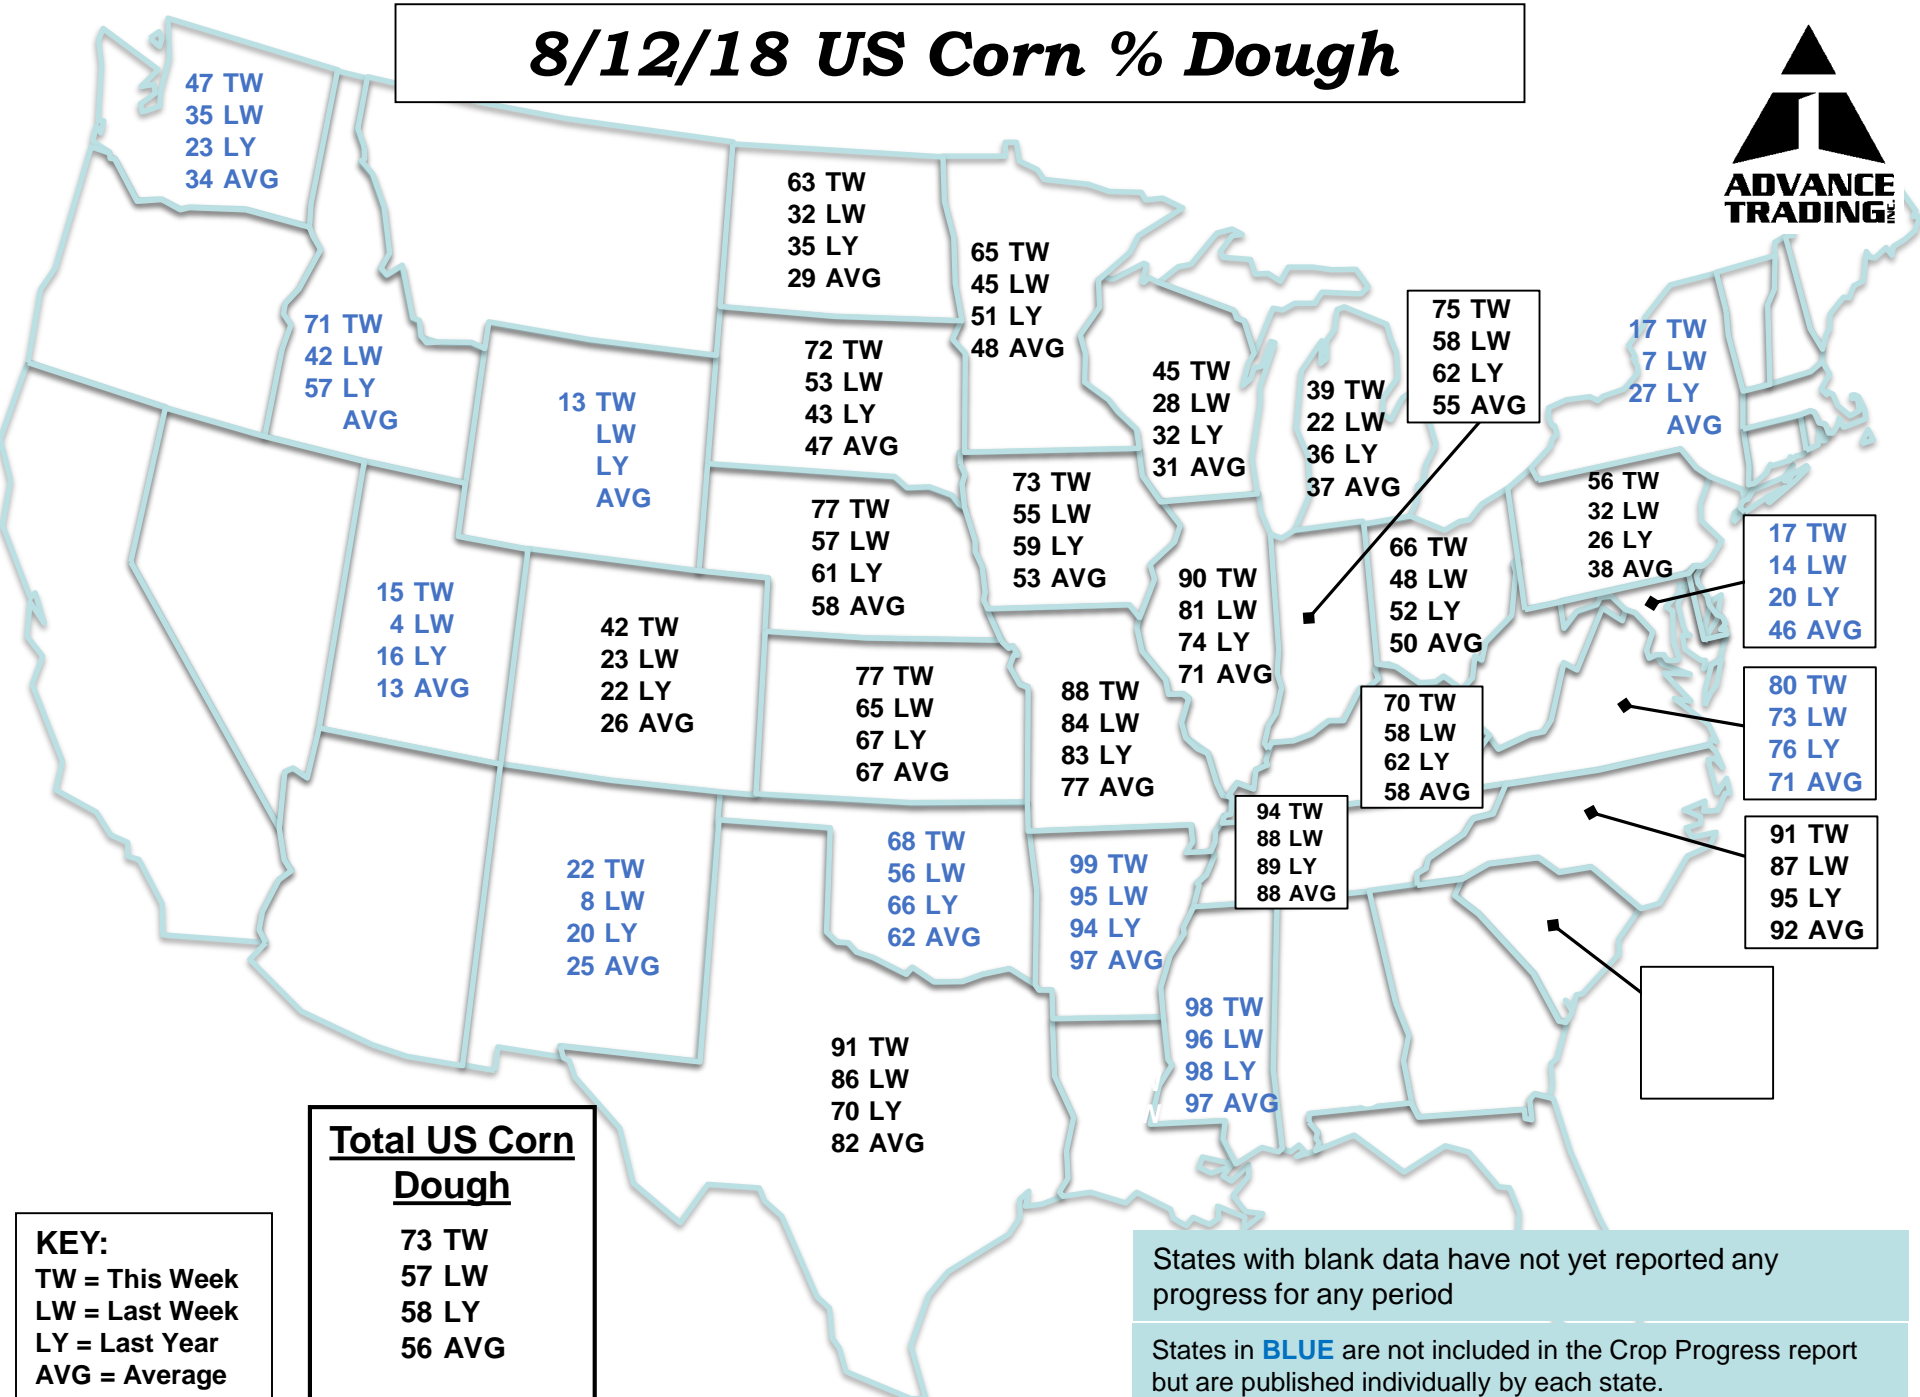

# 8/12/18 US Corn Conditions

**Total US Corn Conditions**  
 70% G/E  
 71% LW  
 -1% chng.  
 62% LY

**KEY:**  
 G/E= Good & Excellent  
 LW = Last Week  
 LY = Last Year

States with blank data have not yet reported any progress for any period  
 States in **BLUE** are not included in the Crop Progress report but are published individually by each state.

# 8/12/18 US Corn % Dough

47 TW  
35 LW  
23 LY  
34 AVG

71 TW  
42 LW  
57 LY  
AVG

13 TW  
LW  
LY  
AVG

15 TW  
4 LW  
16 LY  
13 AVG

42 TW  
23 LW  
22 LY  
26 AVG

22 TW  
8 LW  
20 LY  
25 AVG

63 TW  
32 LW  
35 LY  
29 AVG