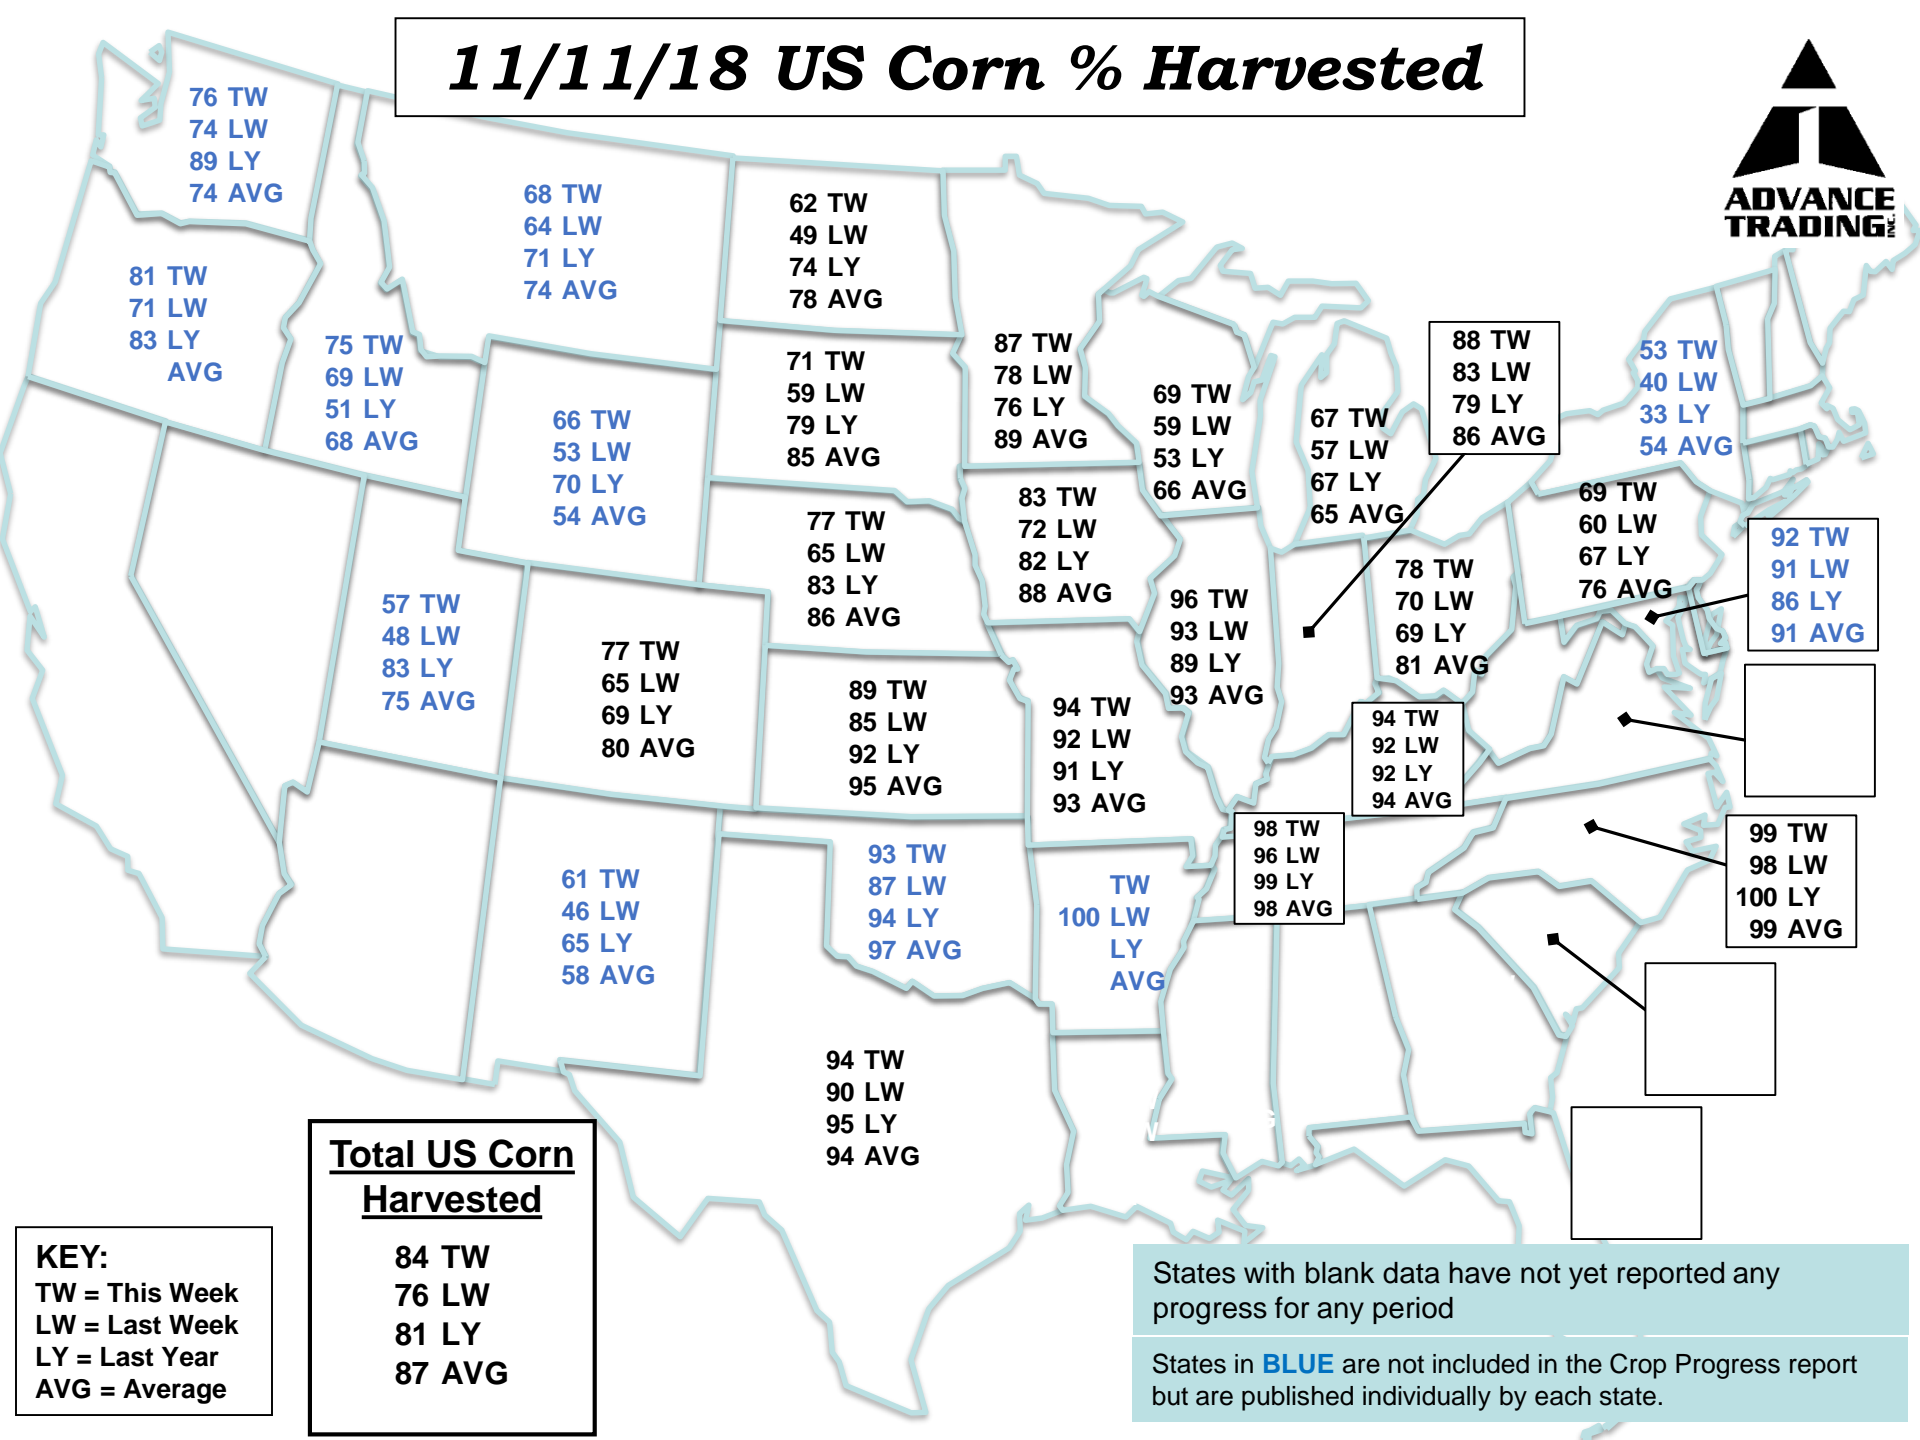

11/11/18 US Corn % Harvested

Total US Corn Harvested

84 TW
76 LW
81 LY
87 AVG

KEY:
TW = This Week
LW = Last Week
LY = Last Year
AVG = Average

States with blank data have not yet reported any progress for any period

States in **BLUE** are not included in the Crop Progress report but are published individually by each state.

11/11/18 Soybeans % Harvested

KEY:
 TW = This Week
 LW = Last Week
 LY = Last Year
 AVG = Average

Total Soybean Crop Harvested
 88 TW
 83 LW
 93 LY
 93 AVG

States with blank data have not yet reported any progress for any period
 States in **BLUE** are not included in the Crop Progress report but are published individually by each state.