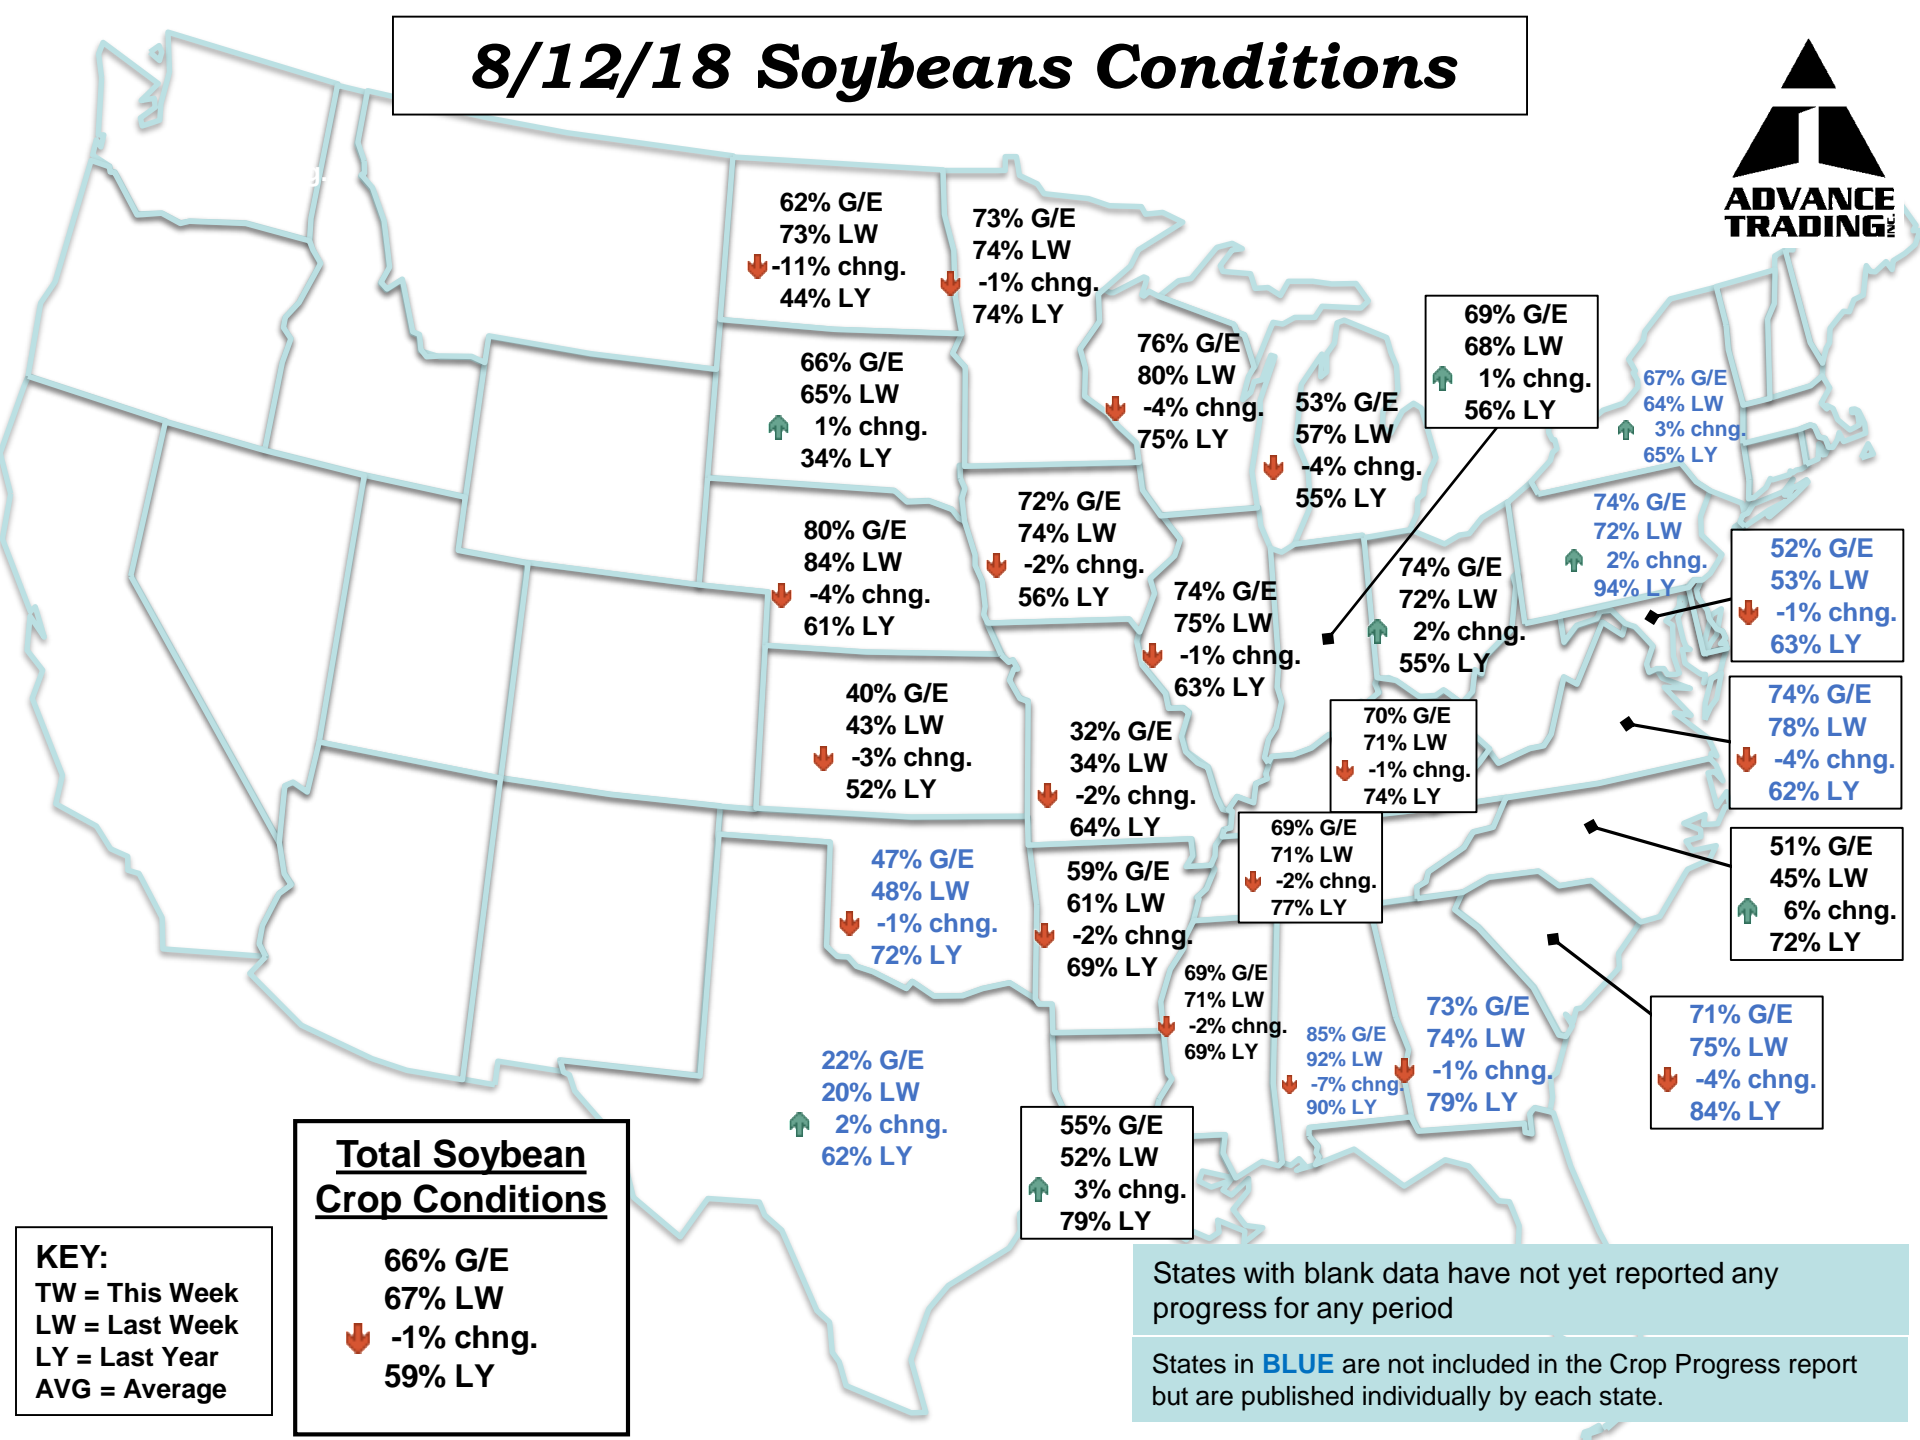

8/12/18 Soybeans Conditions

Total Soybean Crop Conditions

66% G/E
67% LW
-1% chng.
59% LY

KEY:
TW = This Week
LW = Last Week
LY = Last Year
AVG = Average

States with blank data have not yet reported any progress for any period

States in **BLUE** are not included in the Crop Progress report but are published individually by each state.

62% G/E
73% LW
-11% chng.
44% LY

73% G/E
74% LW
-1% chng.
74% LY

66% G/E
65% LW
1% chng.
34% LY

76% G/E
80% LW
-4% chng.
75% LY

53% G/E
57% LW
-4% chng.
55% LY

69% G/E
68% LW
1% chng.
56% LY

67% G/E
64% LW
3% chng.
65% LY

80% G/E
84% LW
-4% chng.
61% LY

72% G/E
74% LW
-2% chng.
56% LY

74% G/E
75% LW
-1% chng.
63% LY

74% G/E
72% LW
2% chng.
55% LY

74% G/E
72% LW
2% chng.
94% LY

52% G/E
53% LW
-1% chng.
63% LY

40% G/E
43% LW
-3% chng.
52% LY

32% G/E
34% LW
-2% chng.
64% LY

70% G/E
71% LW
-1% chng.
74% LY

74% G/E
78% LW
-4% chng.
62% LY

47% G/E
48% LW
-1% chng.
72% LY

59% G/E
61% LW
-2% chng.
69% LY

69% G/E
71% LW
-2% chng.
77% LY

51% G/E
45% LW
6% chng.
72% LY

22% G/E
20% LW
2% chng.
62% LY

55% G/E
52% LW
3% chng.
79% LY

69% G/E
71% LW
-2% chng.
69% LY

73% G/E
74% LW
-1% chng.
79% LY

71% G/E
75% LW
-4% chng.
84% LY

85% G/E
92% LW
-7% chng.
90% LY