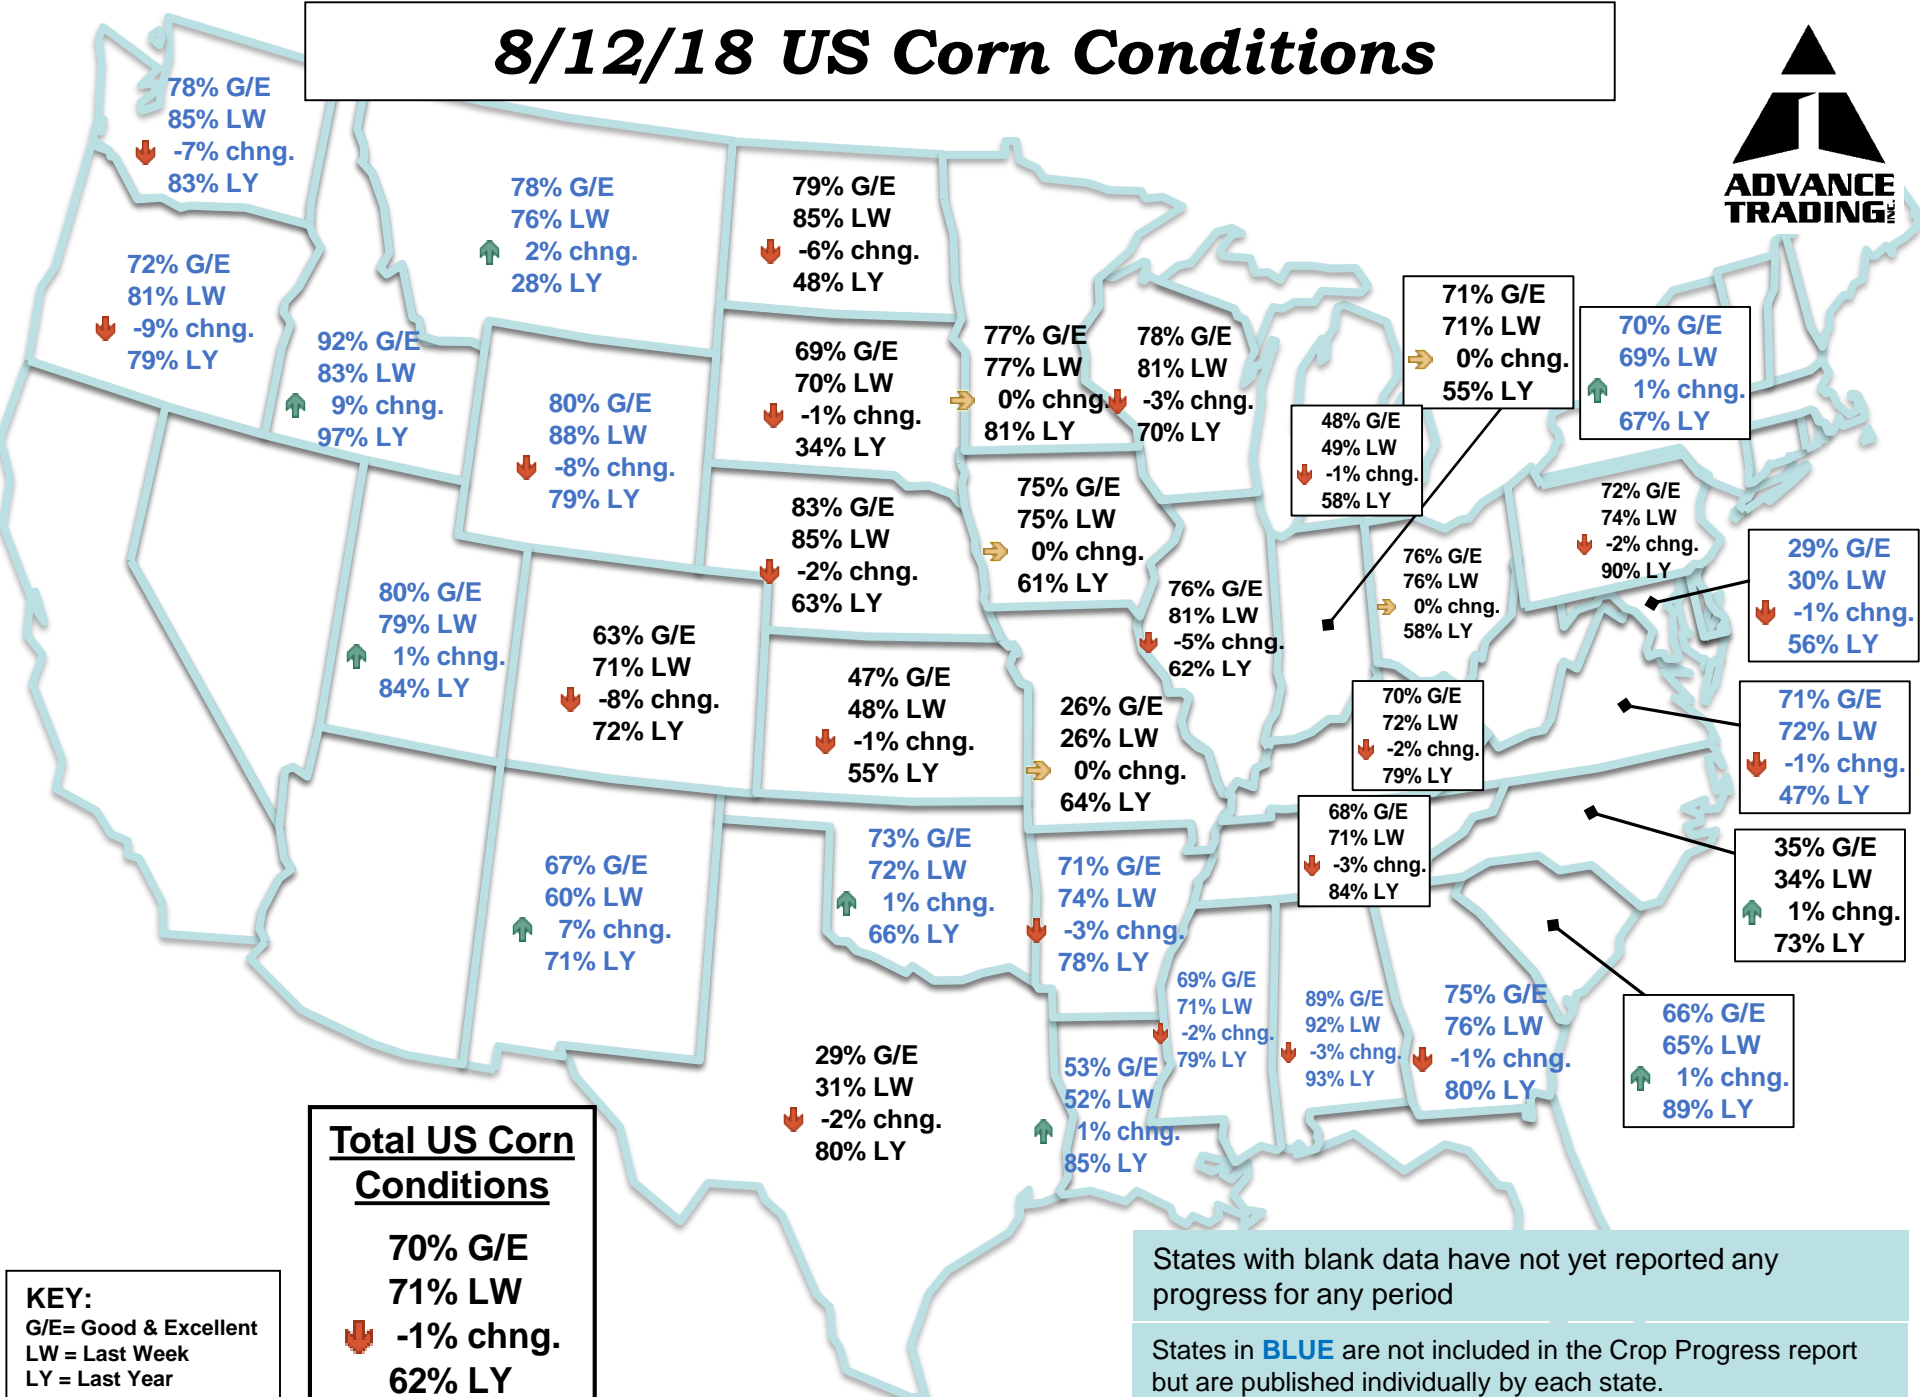

# 8/12/18 US Corn Conditions

**Total US Corn Conditions**  
 70% G/E  
 71% LW  
 -1% chng.  
 62% LY

**KEY:**  
 G/E= Good & Excellent  
 LW = Last Week  
 LY = Last Year

States with blank data have not yet reported any progress for any period  
 States in **BLUE** are not included in the Crop Progress report but are published individually by each state.

# 8/12/18 US Corn % Dough

47 TW  
35 LW  
23 LY  
34 AVG

71 TW  
42 LW  
57 LY  
AVG

13 TW  
LW  
LY  
AVG

15 TW  
4 LW  
16 LY  
13 AVG

42 TW  
23 LW  
22 LY  
26 AVG

22 TW  
8 LW  
20 LY  
25 AVG

63 TW  
32 LW  
35 LY  
29 AVG