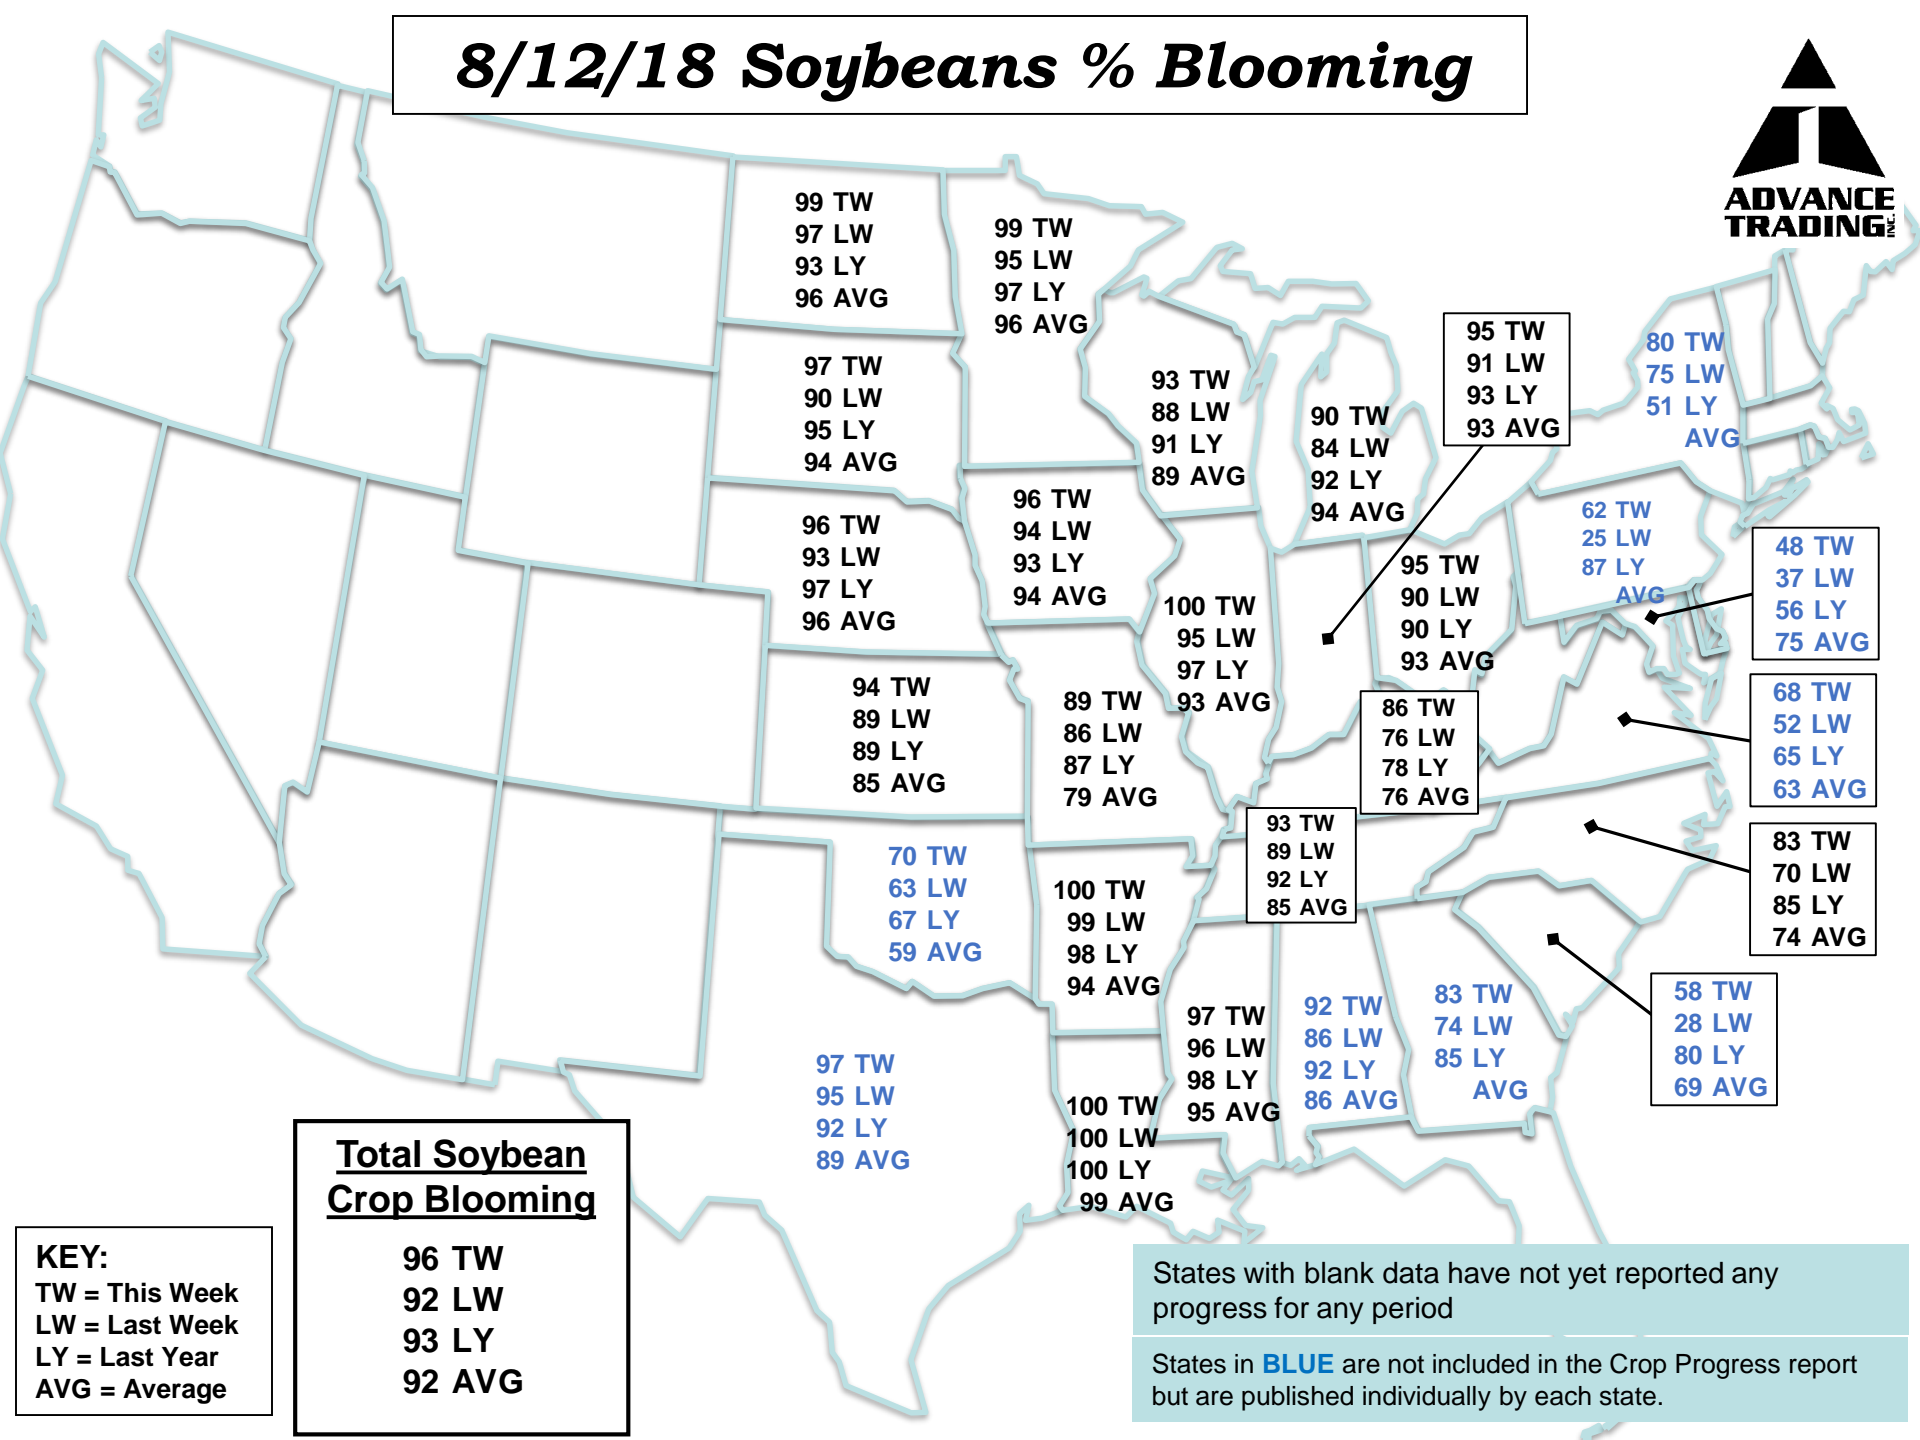

22% G/E  
20% LW  
2% chng.  
62% LY

55% G/E  
52% LW  
3% chng.  
79% LY

69% G/E  
71% LW  
-2% chng.  
69% LY

73% G/E  
74% LW  
-1% chng.  
79% LY

71% G/E  
75% LW  
-4% chng.  
84% LY

85% G/E  
92% LW  
-7% chng.  
90% LY

## Total Soybean Crop Blooming

96 TW  
92 LW  
93 LY  
92 AVG

**KEY:**  
TW = This Week  
LW = Last Week  
LY = Last Year  
AVG = Average

States with blank data have not yet reported any progress for any period