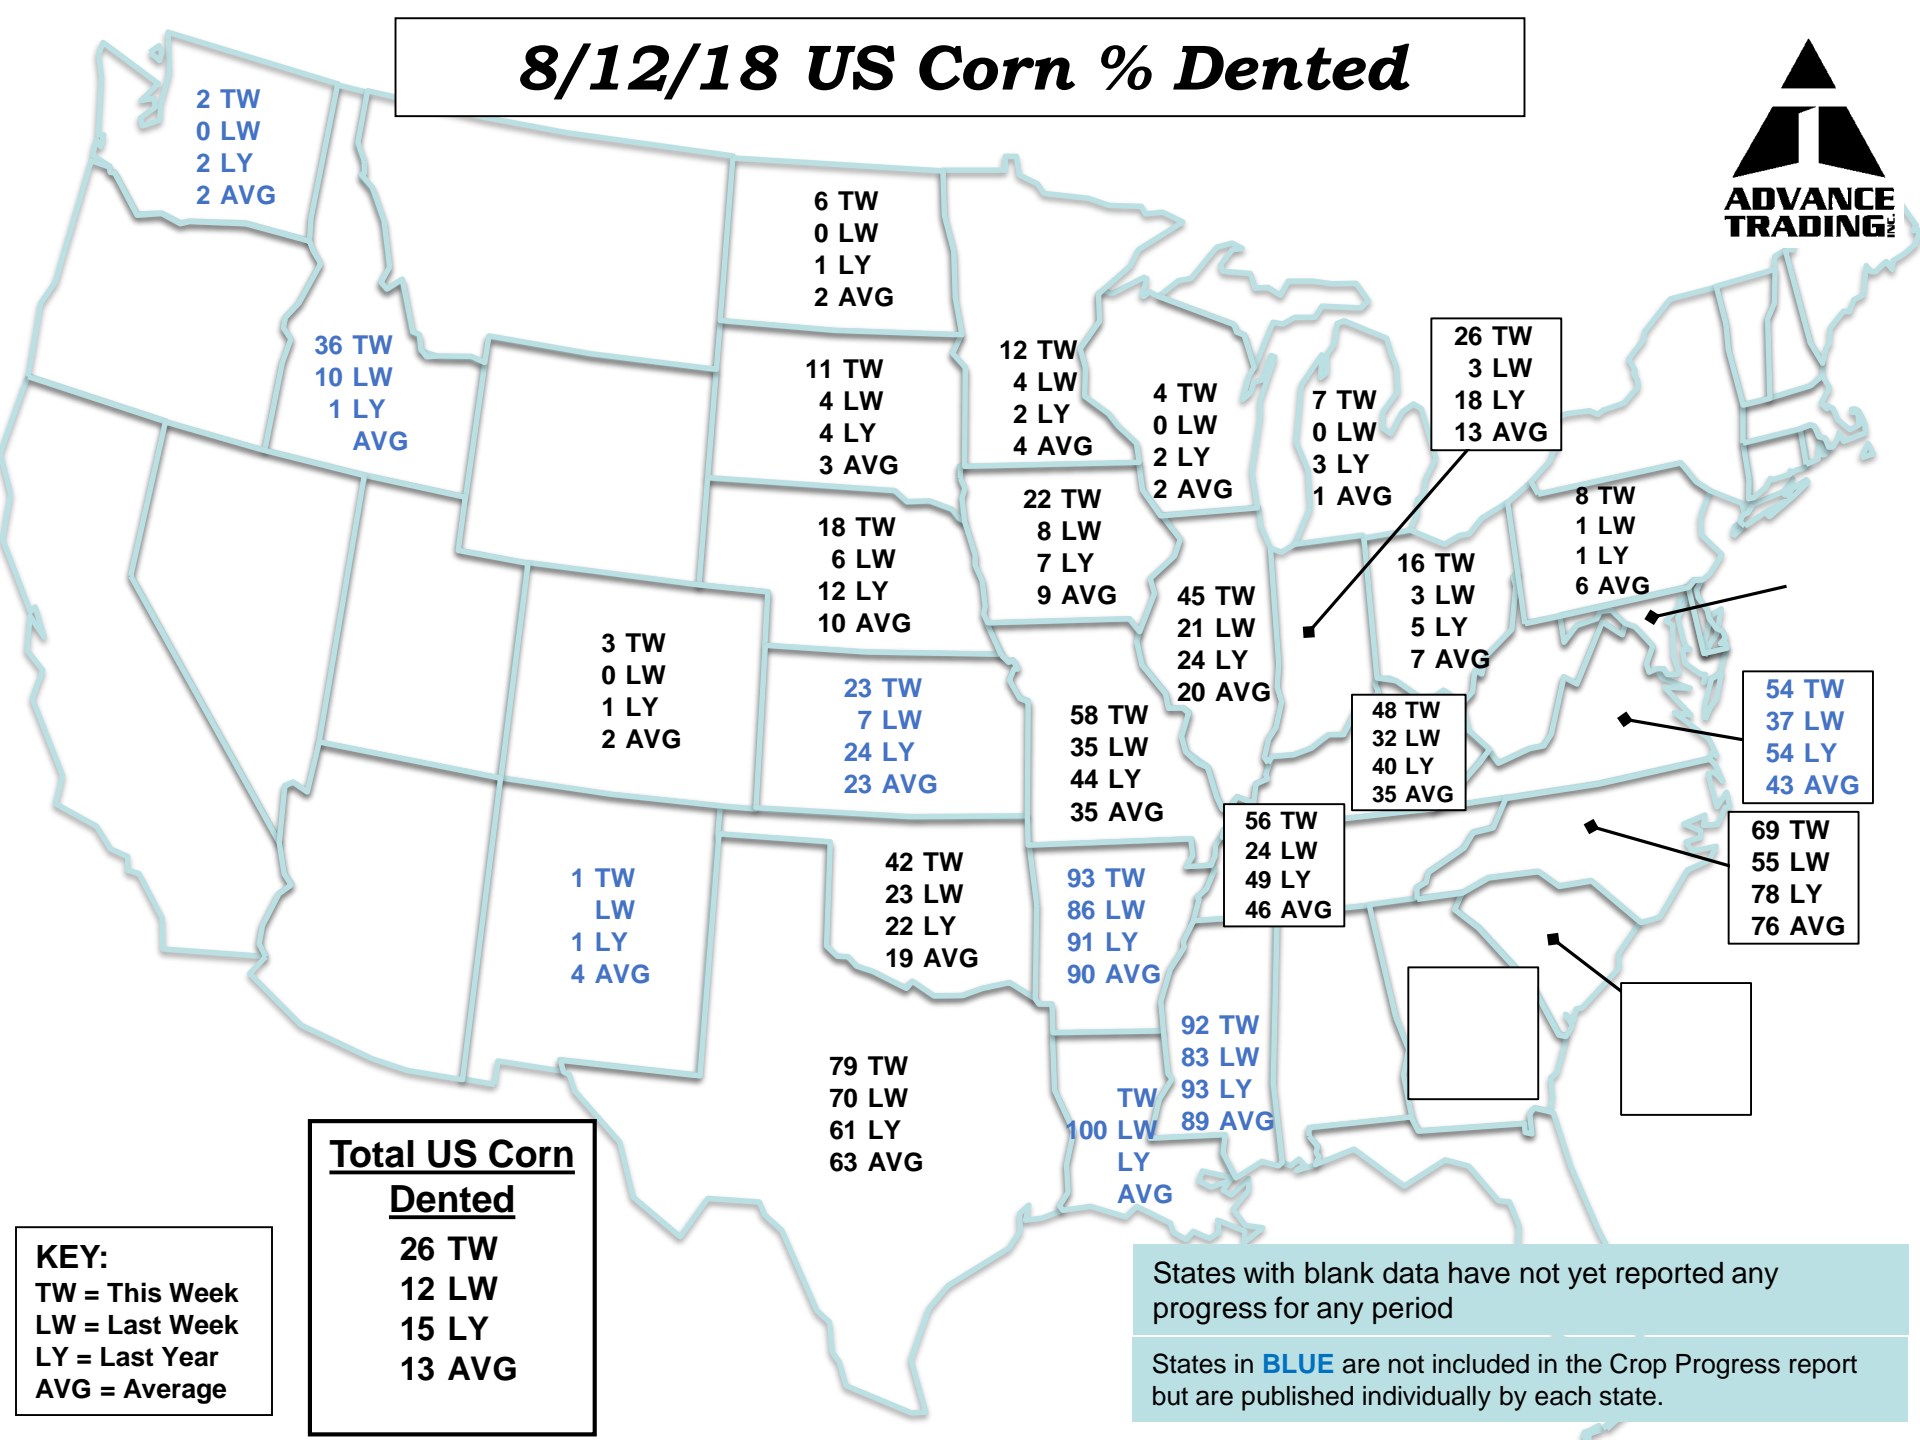

## Total US Corn Dough

73 TW  
57 LW  
58 LY  
56 AVG

**KEY:**  
TW = This Week  
LW = Last Week  
LY = Last Year  
AVG = Average

States with blank data have not yet reported any progress for any period

States in **BLUE** are not included in the Crop Progress report but are published individually by each state.

# 8/12/18 US Corn % Dented

**Total US Corn Dented**

26 TW  
12 LW  
15 LY  
13 AVG

**KEY:**  
TW = This Week  
LW = Last Week  
LY = Last Year  
AVG = Average

States with blank data have not yet reported any progress for any period