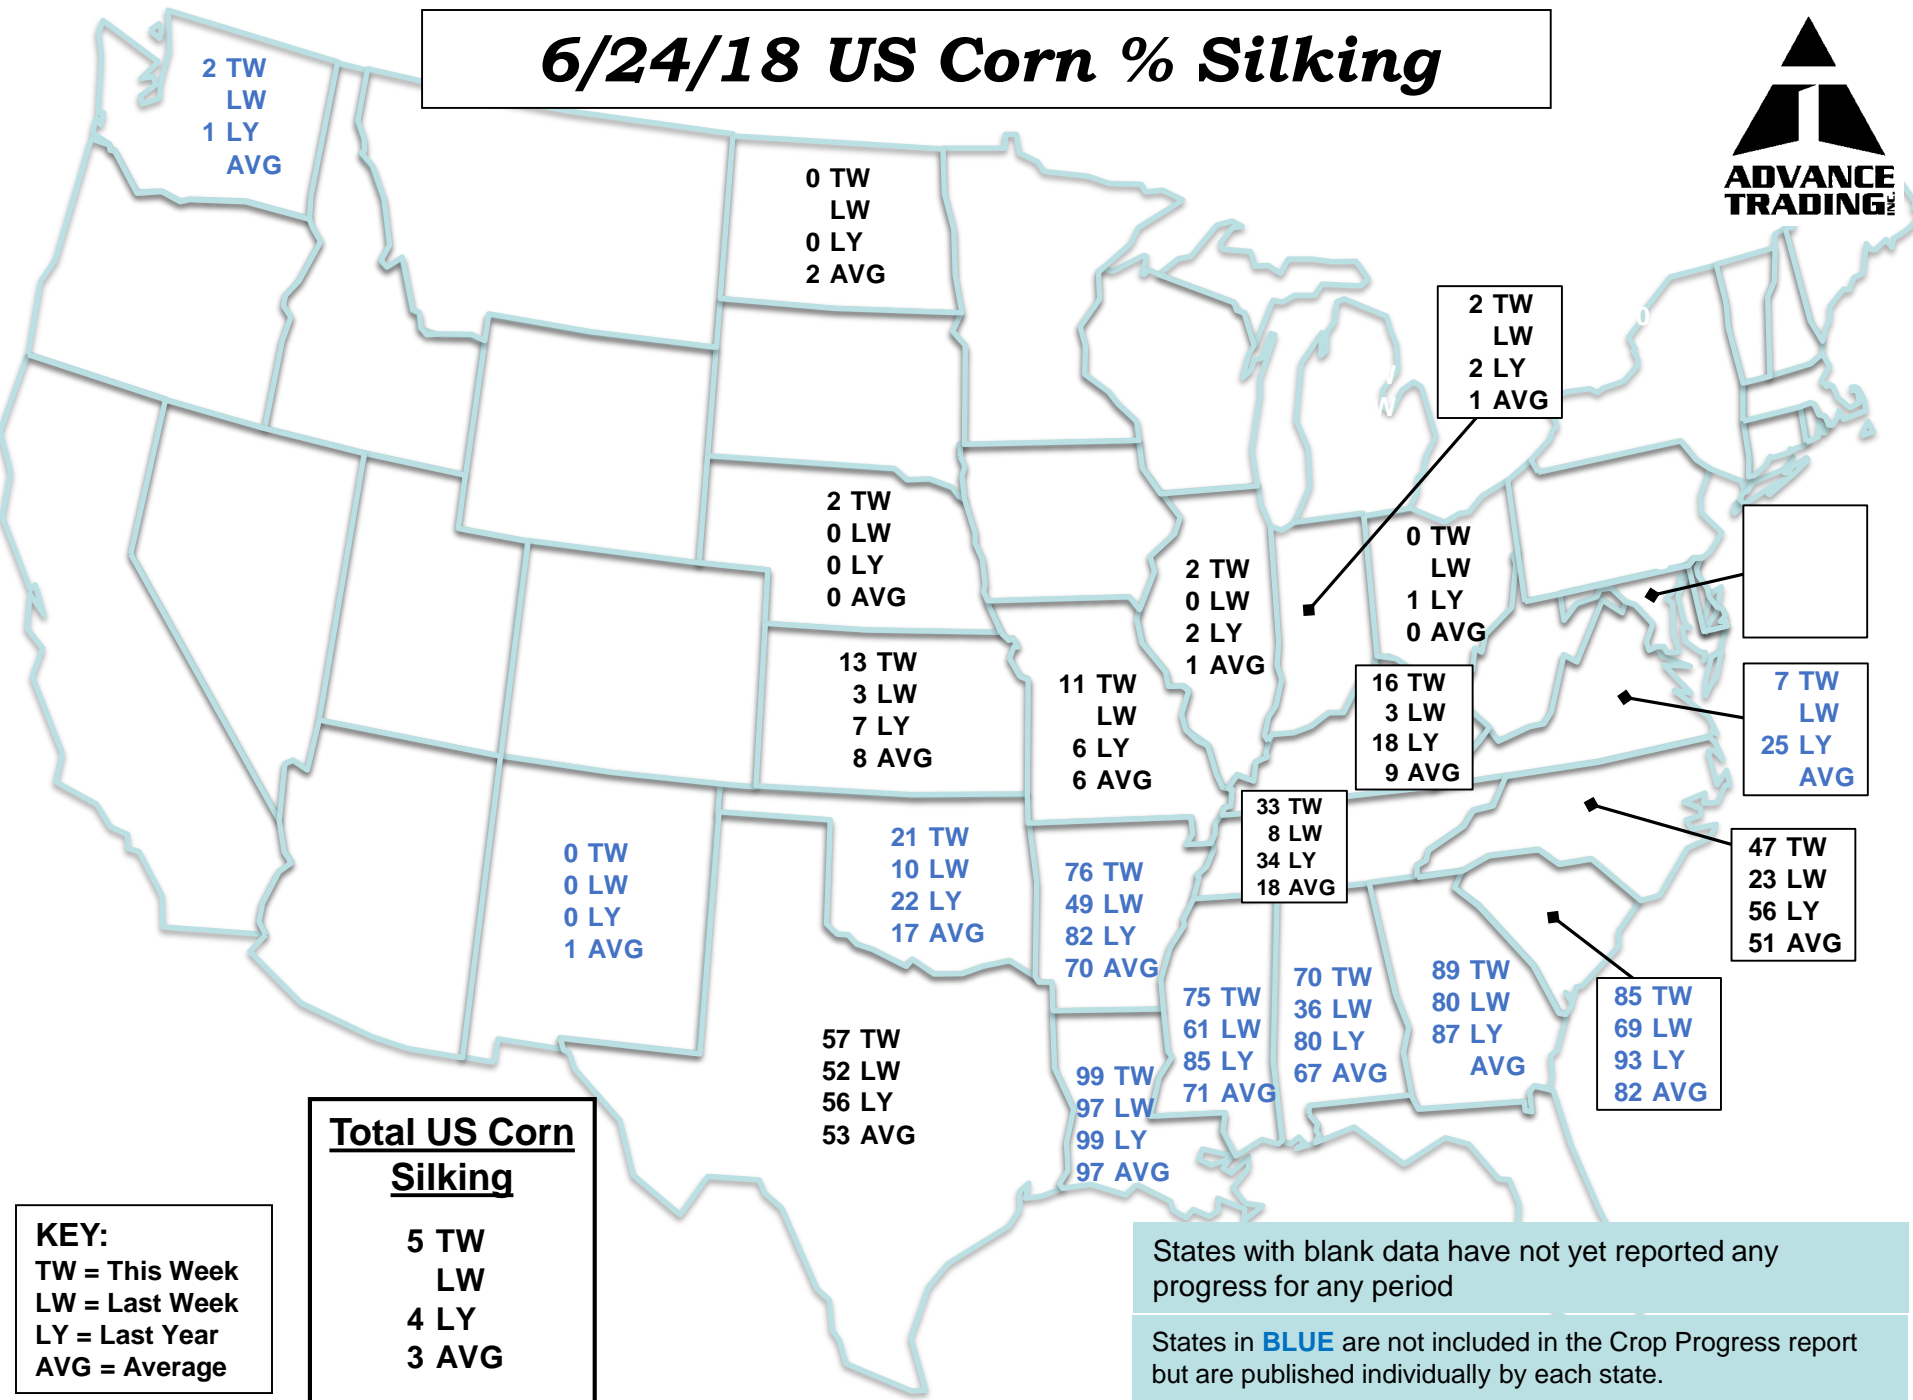

6/24/18 US Corn % Silking

Total US Corn Silking

5 TW
 LW
 4 LY
 3 AVG

KEY:
 TW = This Week
 LW = Last Week
 LY = Last Year
 AVG = Average

States with blank data have not yet reported any progress for any period

States in **BLUE** are not included in the Crop Progress report but are published individually by each state.

6/24/18 Soybeans % Emerged

Total Soybean Crop Emerged

95 TW
90 LW
93 LY
89 AVG

KEY:
 TW = This Week
 LW = Last Week
 LY = Last Year
 AVG = Average