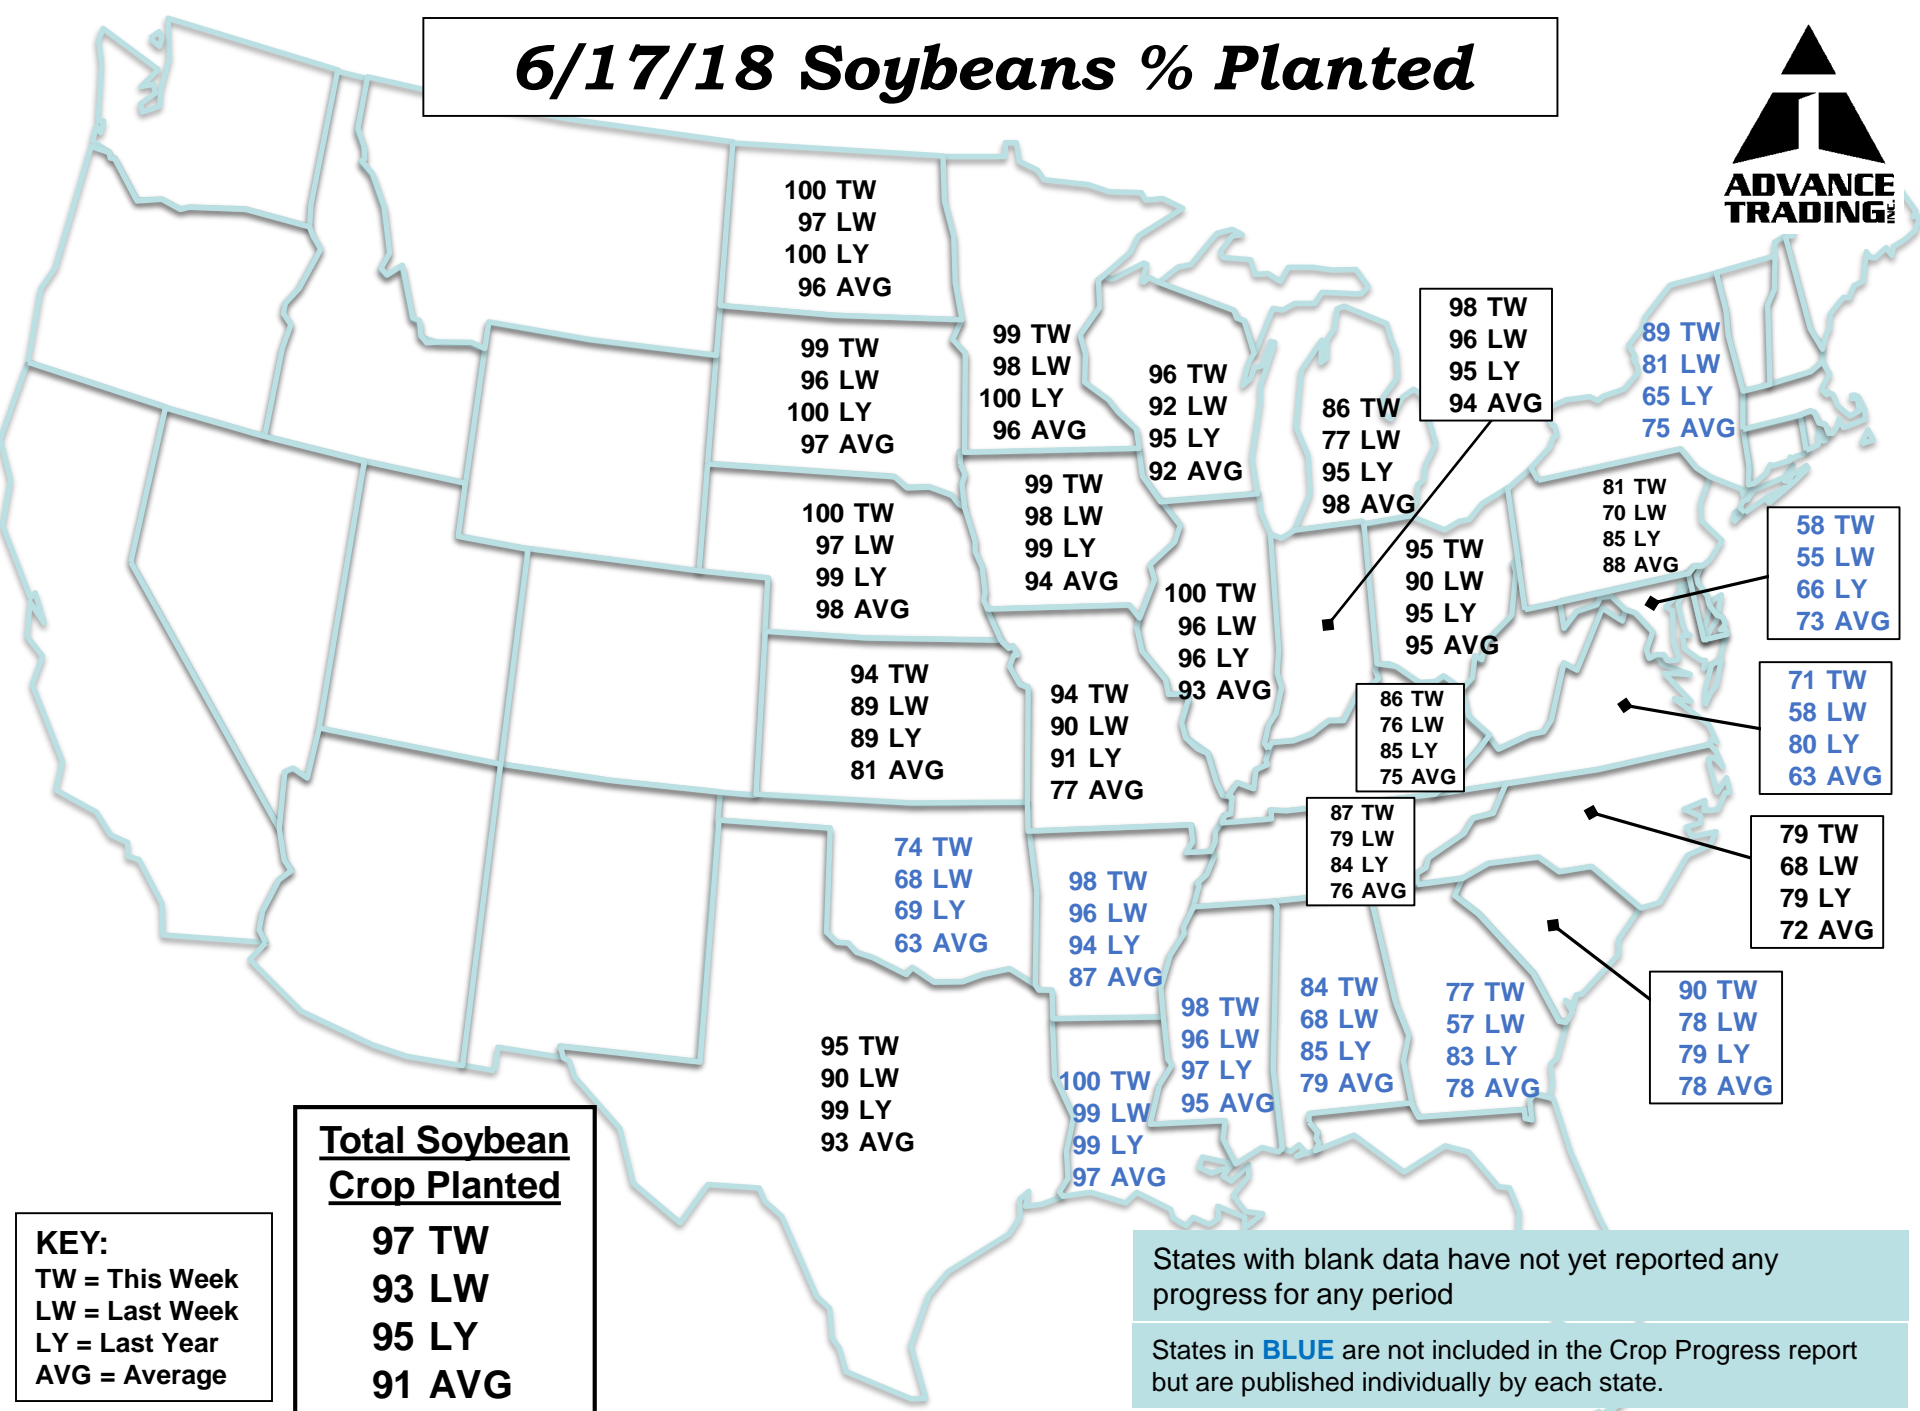

6/17/18 US Corn % Emerged

Total US Corn Emerged

98 TW
94 LW
97 LY
97 AVG

KEY:
TW = This Week
LW = Last Week
LY = Last Year
AVG = Average

States with blank data have not yet reported any progress for any period

States in **BLUE** are not included in the Crop Progress report but are published individually by each state.

6/17/18 US Corn % Silking

Total US Corn Silking

KEY:
 TW = This Week
 LW = Last Week
 LY = Last Year
 AVG = Average

States with blank data have not yet reported any progress for any period

States in **BLUE** are not included in the Crop Progress report but are published individually by each state.

6/17/18 Soybeans % Planted

Total Soybean Crop Planted

97 TW
93 LW
95 LY
91 AVG

KEY:
TW = This Week
LW = Last Week
LY = Last Year
AVG = Average

States with blank data have not yet reported any progress for any period

States in **BLUE** are not included in the Crop Progress report but are published individually by each state.