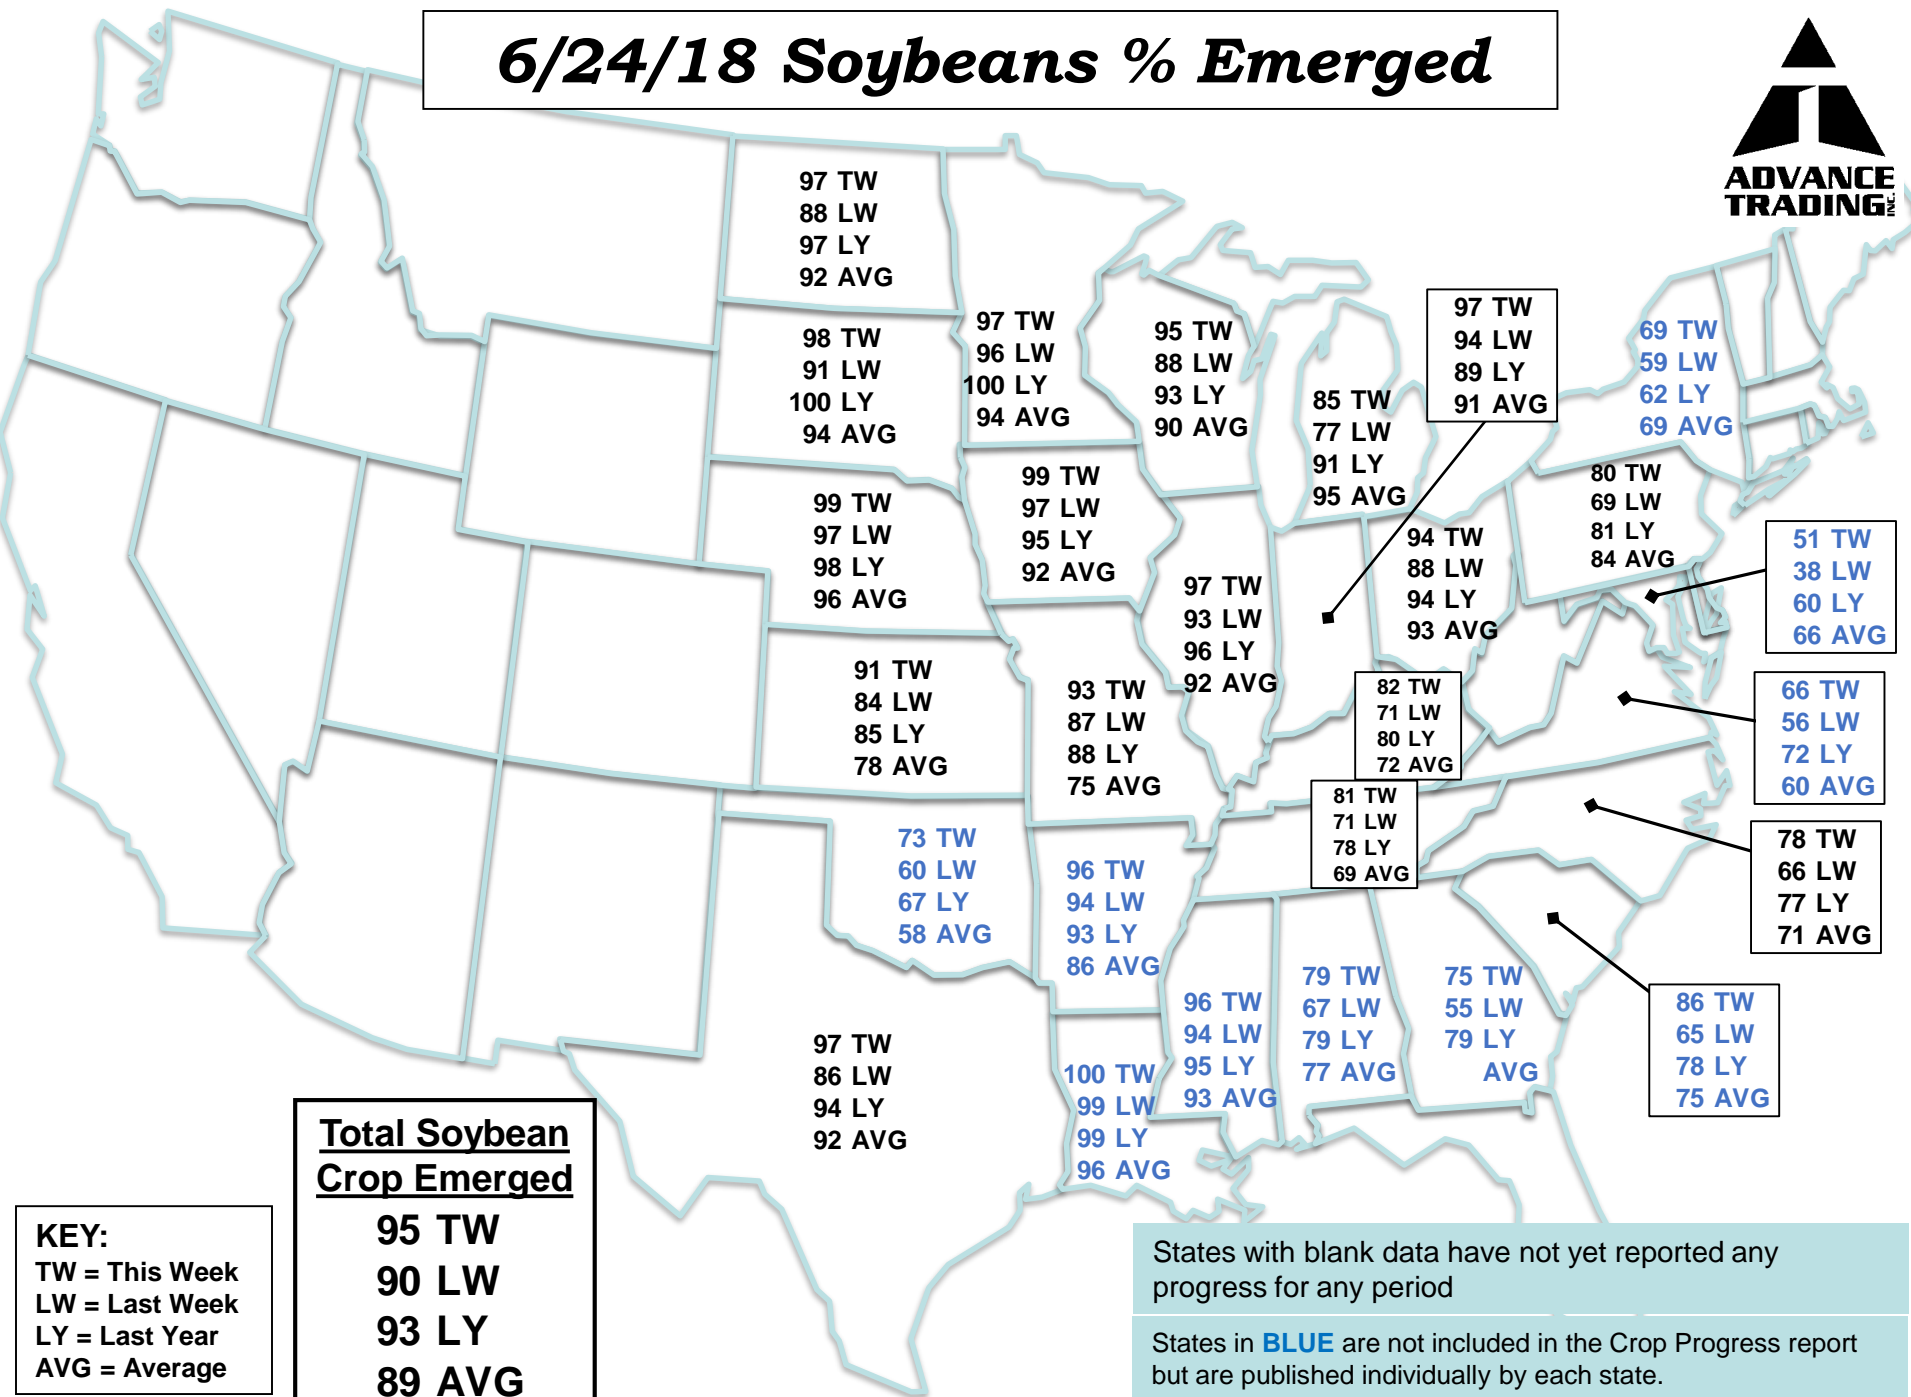

6/24/18 US Corn % Silking

Total US Corn Silking

5 TW
 LW
 4 LY
 3 AVG

KEY:
 TW = This Week
 LW = Last Week
 LY = Last Year
 AVG = Average

States with blank data have not yet reported any progress for any period

States in **BLUE** are not included in the Crop Progress report but are published individually by each state.

6/24/18 Soybeans % Emerged

Total Soybean Crop Emerged

95 TW
90 LW
93 LY
89 AVG

KEY:
 TW = This Week
 LW = Last Week
 LY = Last Year
 AVG = Average