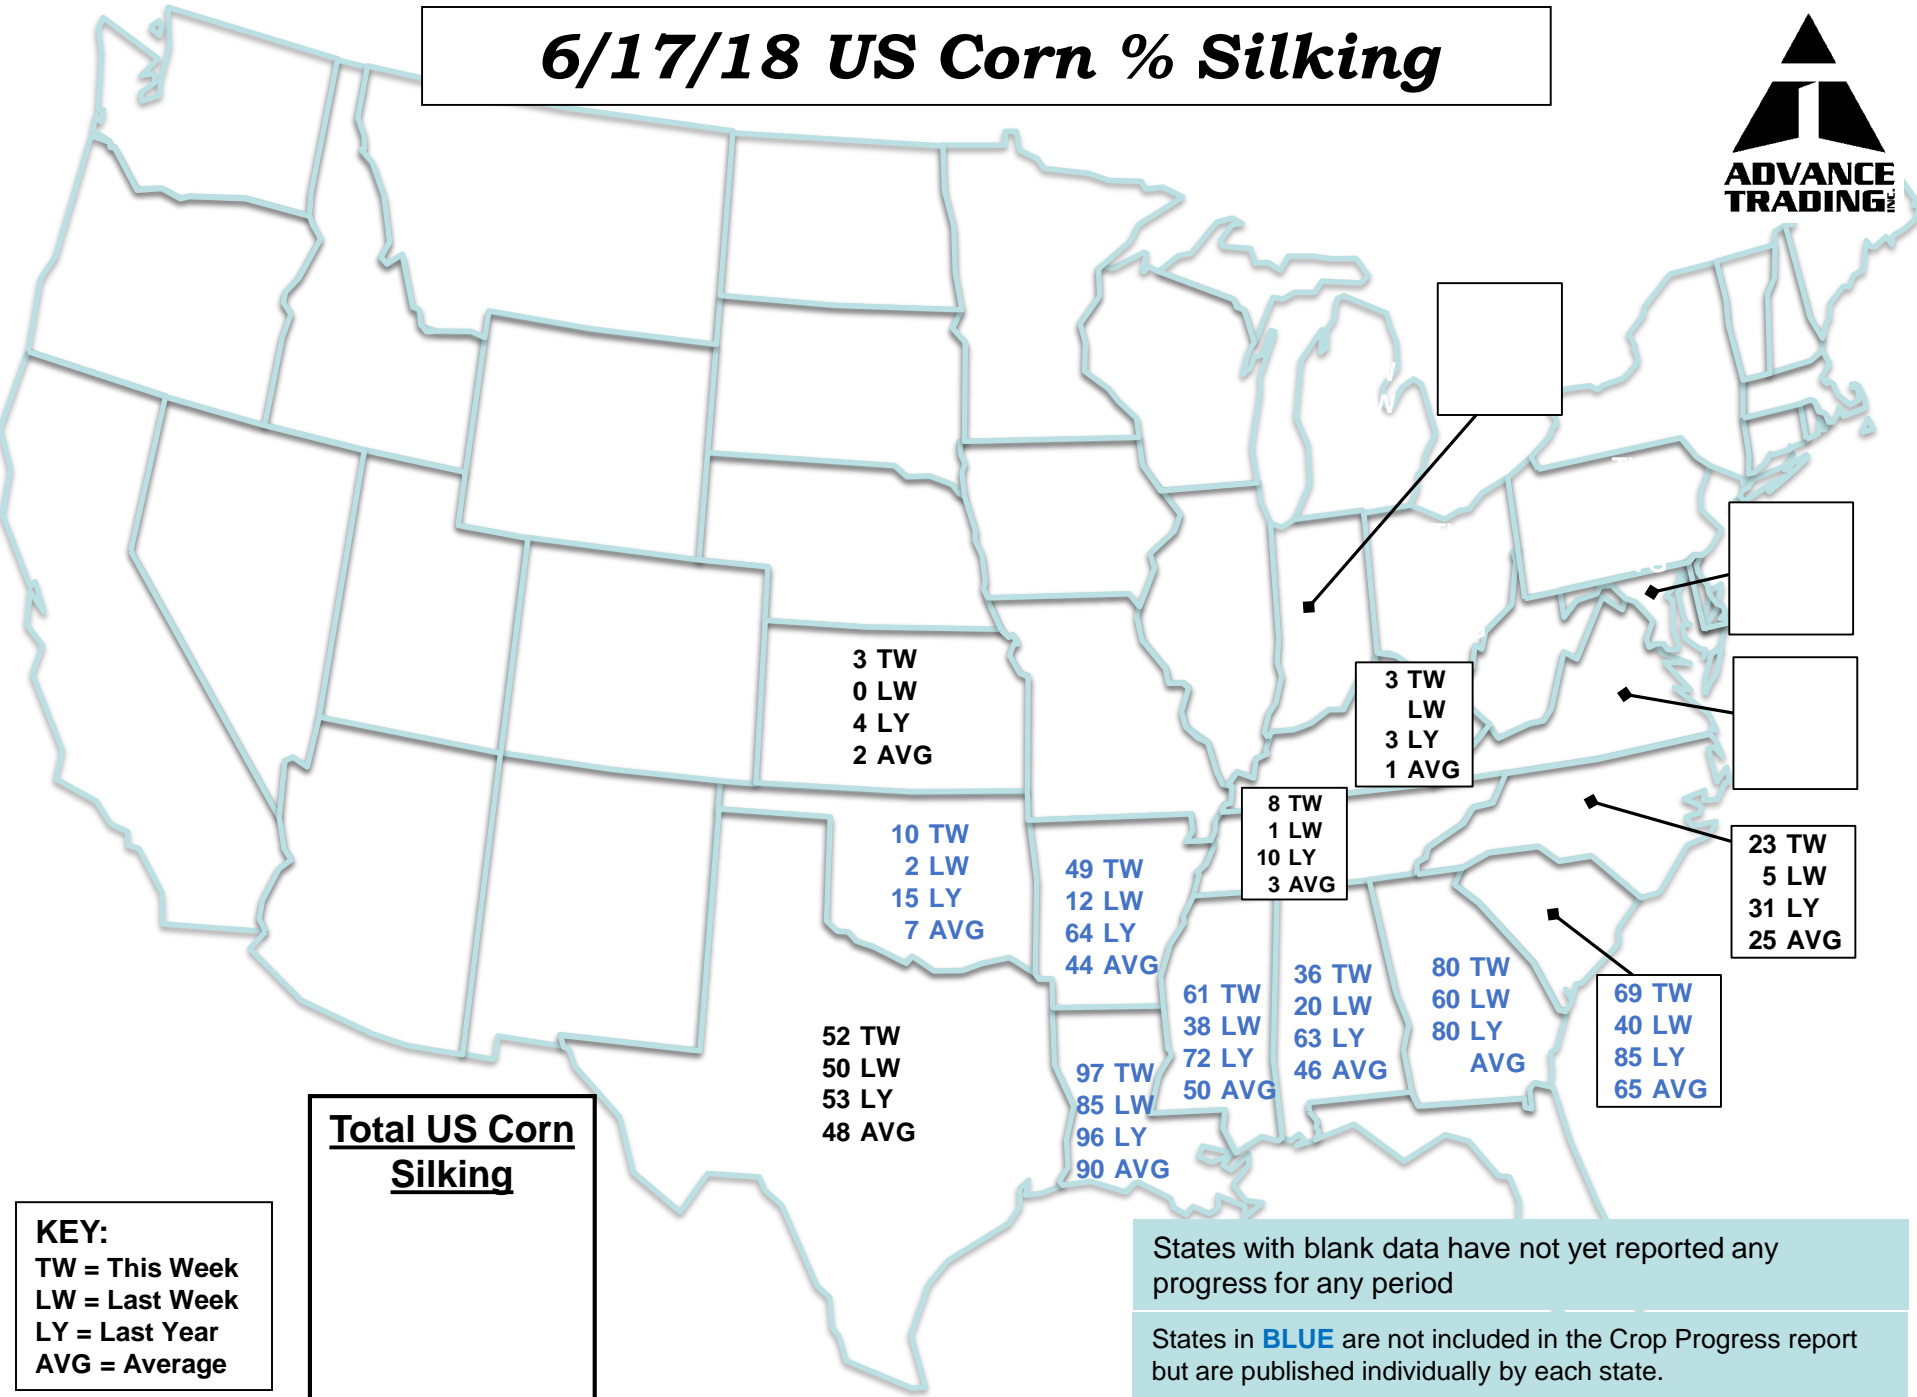

6/17/18 US Corn % Emerged

Total US Corn Emerged

98 TW
94 LW
97 LY
97 AVG

KEY:
TW = This Week
LW = Last Week
LY = Last Year
AVG = Average

States with blank data have not yet reported any progress for any period

States in **BLUE** are not included in the Crop Progress report but are published individually by each state.

6/17/18 US Corn % Silking

Total US Corn Silking

KEY:
 TW = This Week
 LW = Last Week
 LY = Last Year
 AVG = Average

Total Soybean Crop Planted

97 TW
93 LW
95 LY
91 AVG

KEY:
TW = This Week
LW = Last Week
LY = Last Year
AVG = Average

States with blank data have not yet reported any progress for any period

States in **BLUE** are not included in the Crop Progress report but are published individually by each state.