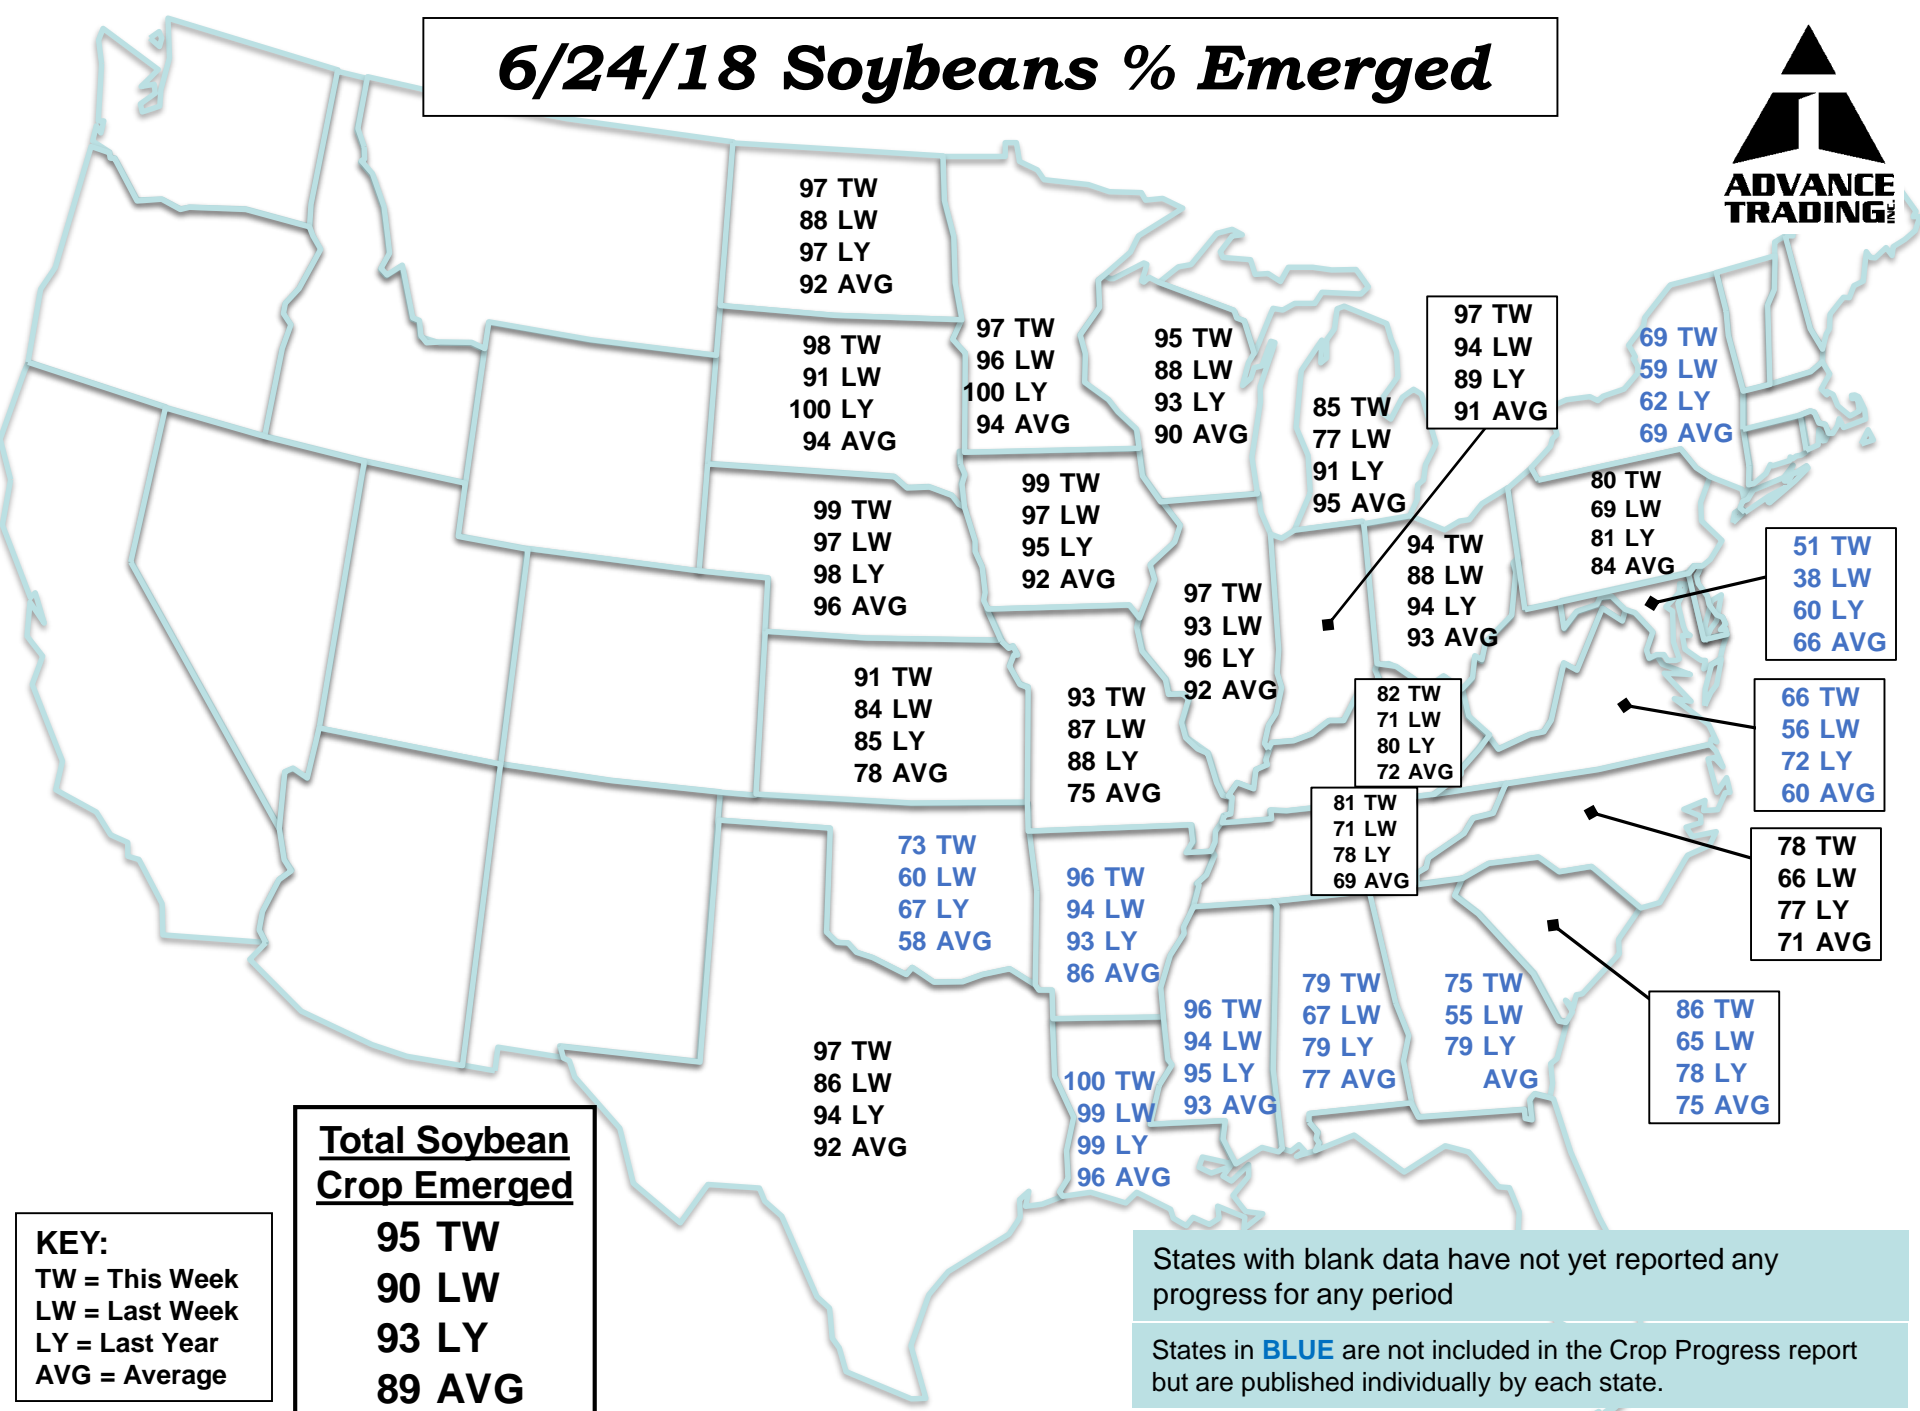

6/24/18 US Corn % Silking

Total US Corn Silking

5 TW
 LW
 4 LY
 3 AVG

KEY:
 TW = This Week
 LW = Last Week
 LY = Last Year
 AVG = Average

States with blank data have not yet reported any progress for any period

States in **BLUE** are not included in the Crop Progress report but are published individually by each state.

6/24/18 Soybeans % Emerged

Total Soybean Crop Emerged

95 TW
90 LW
93 LY
89 AVG

KEY:
 TW = This Week
 LW = Last Week
 LY = Last Year
 AVG = Average