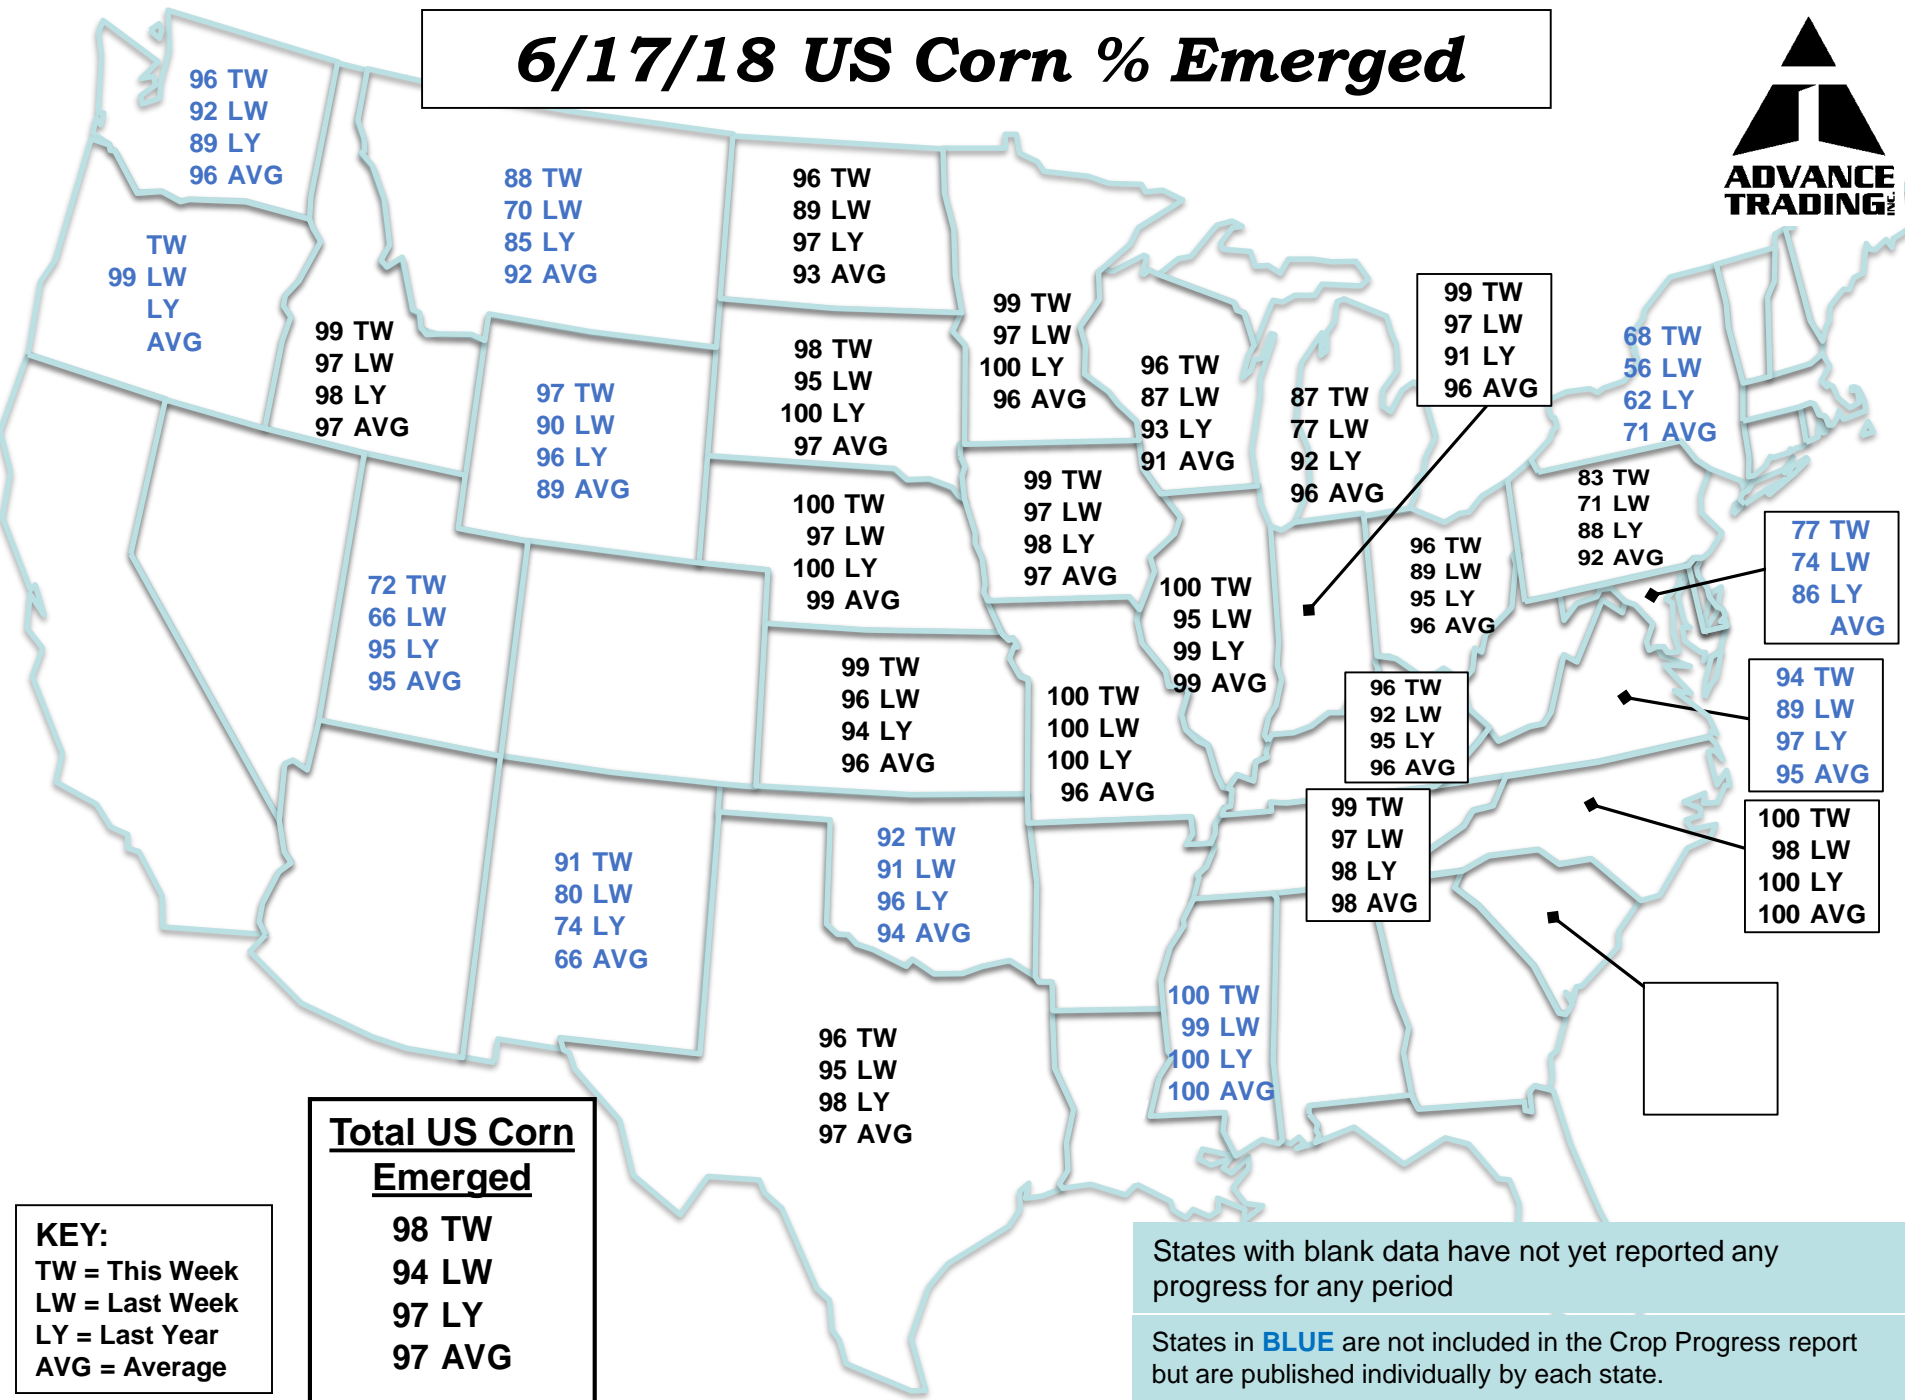

6/17/18 US Corn % Emerged

Total US Corn Emerged

98 TW
94 LW
97 LY
97 AVG

KEY:
TW = This Week
LW = Last Week
LY = Last Year
AVG = Average

States with blank data have not yet reported any progress for any period

States in **BLUE** are not included in the Crop Progress report but are published individually by each state.

6/17/18 US Corn % Silking

Total US Corn Silking

KEY:
 TW = This Week
 LW = Last Week
 LY = Last Year
 AVG = Average

Total Soybean Crop Planted

97 TW
93 LW
95 LY
91 AVG

KEY:
TW = This Week
LW = Last Week
LY = Last Year
AVG = Average

States with blank data have not yet reported any progress for any period

States in **BLUE** are not included in the Crop Progress report but are published individually by each state.