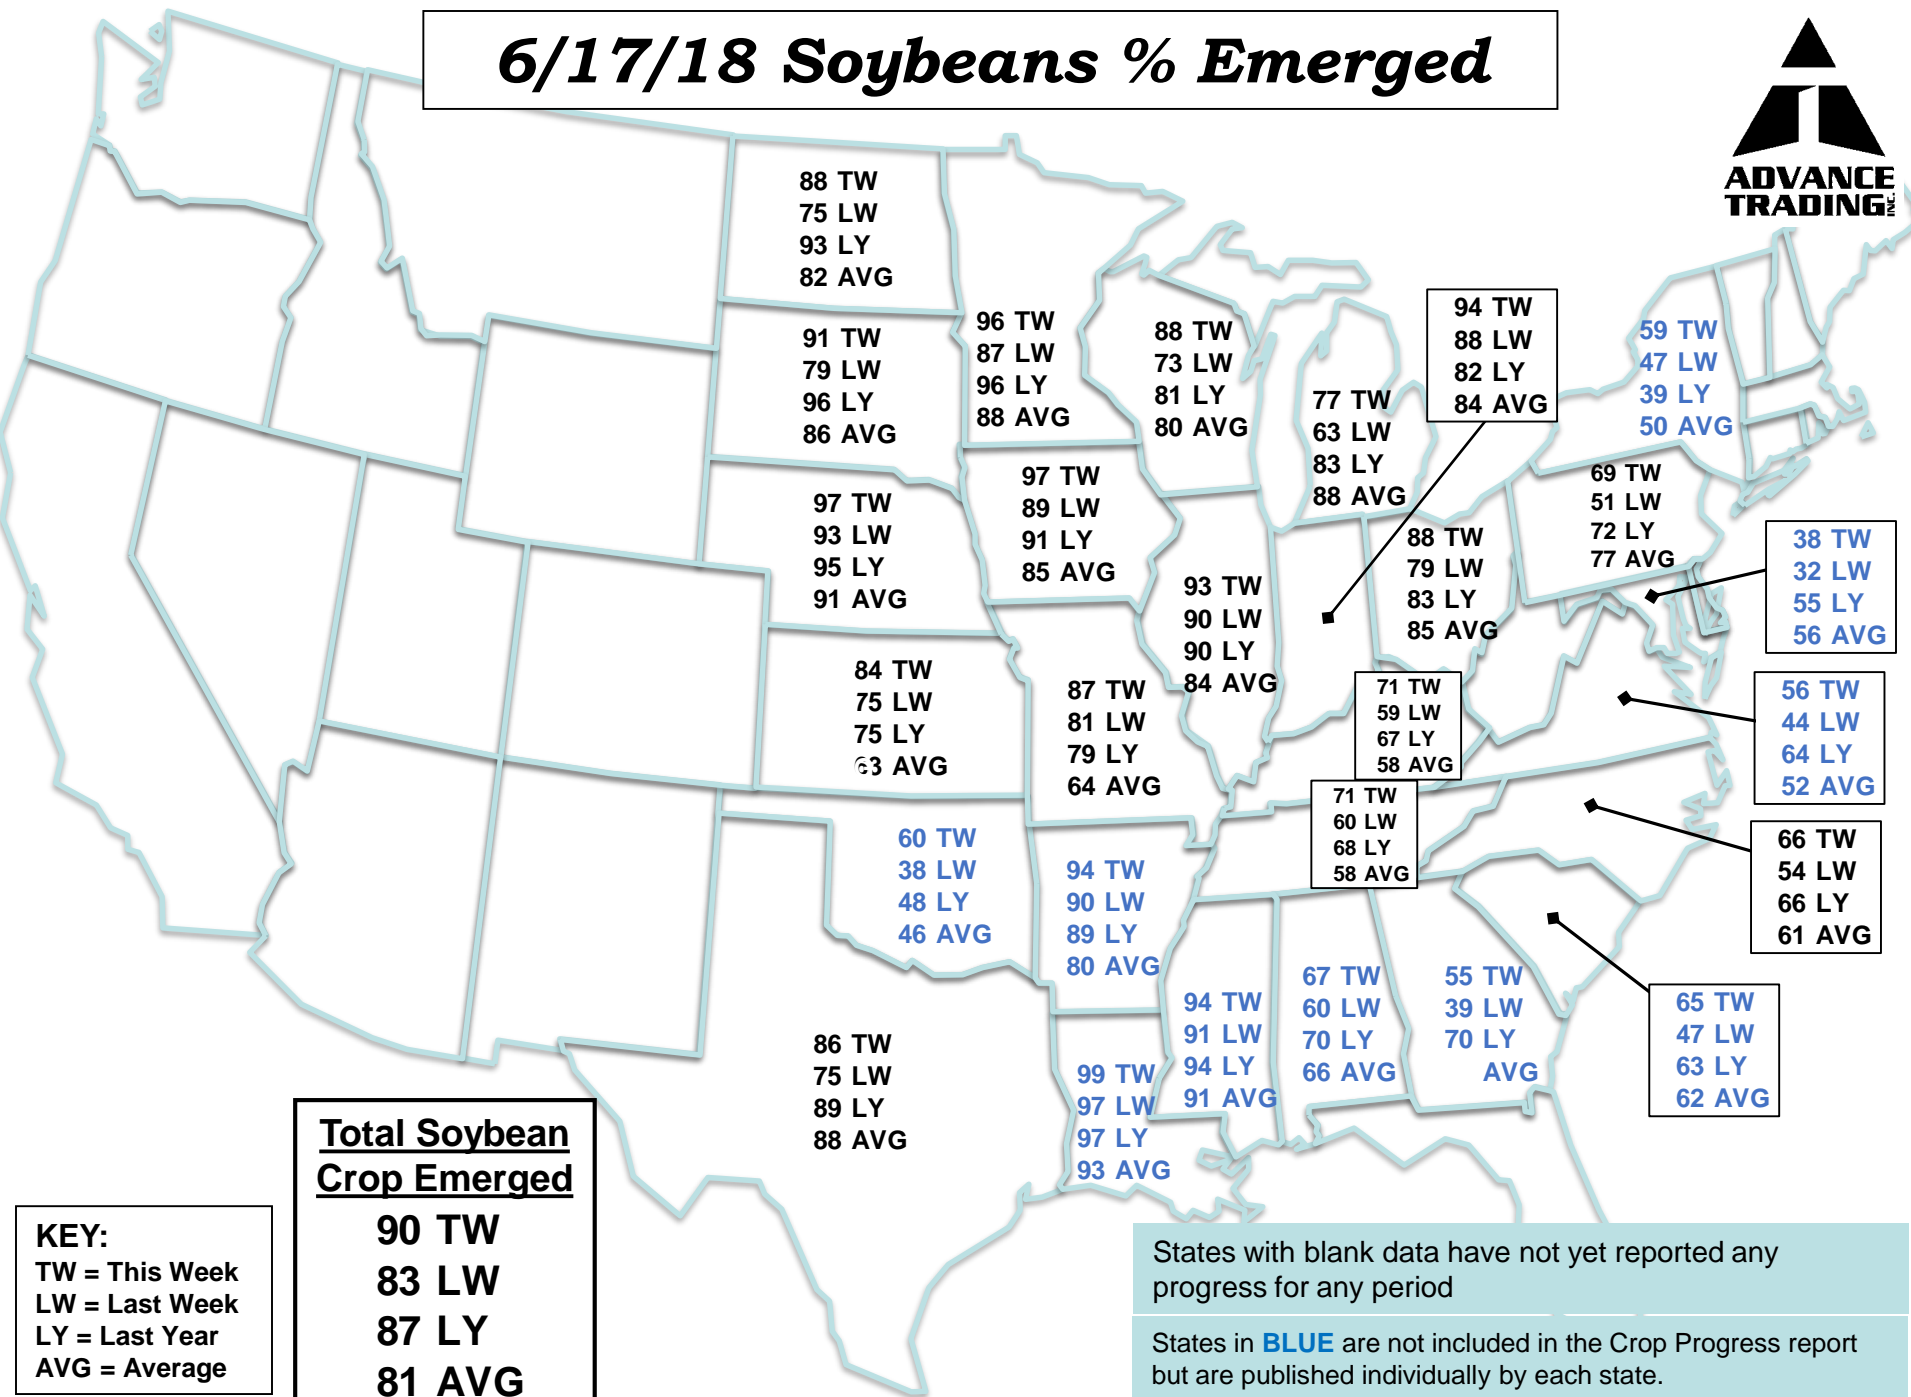

States in **BLUE** are not included in the Crop Progress report but are published individually by each state.

6/17/18 US Corn % Silking

Total US Corn Silking

KEY:
 TW = This Week
 LW = Last Week
 LY = Last Year
 AVG = Average

States with blank data have not yet reported any progress for any period

States in **BLUE** are not included in the Crop Progress report but are published individually by each state.

6/17/18 Soybeans % Planted

Total Soybean Crop Planted

97 TW
93 LW
95 LY
91 AVG

KEY:
TW = This Week
LW = Last Week
LY = Last Year
AVG = Average

States with blank data have not yet reported any progress for any period

States in **BLUE** are not included in the Crop Progress report but are published individually by each state.

6/17/18 Soybeans % Emerged

KEY:
 TW = This Week
 LW = Last Week
 LY = Last Year
 AVG = Average

**Total Soybean
 Crop Emerged**
 90 TW
 83 LW
 87 LY
 81 AVG

States with blank data have not yet reported any progress for any period