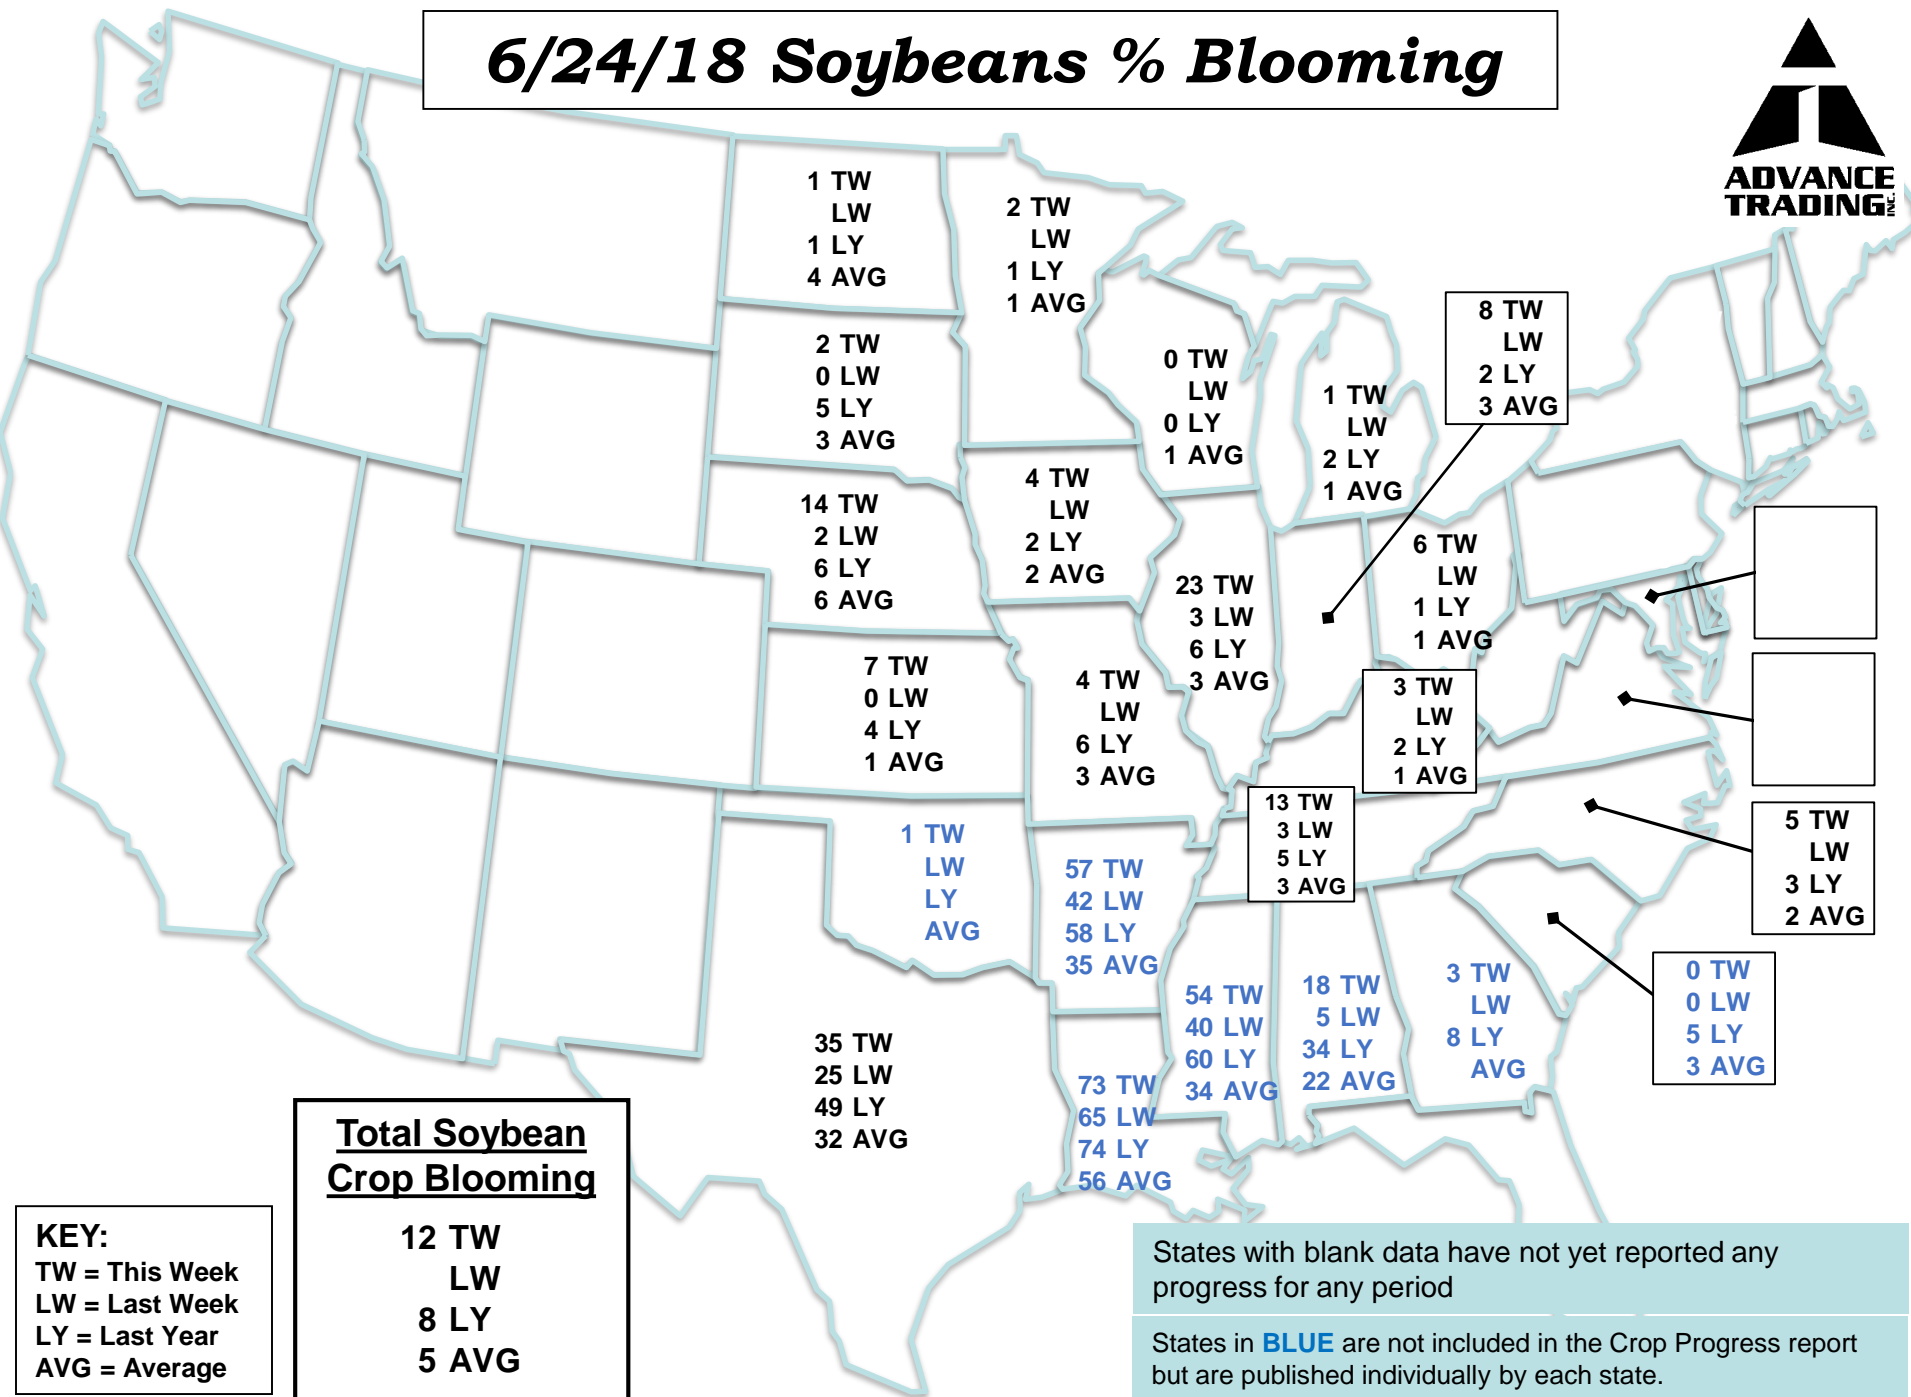

6/24/18 US Corn % Silking

Total US Corn Silking

5 TW
 LW
 4 LY
 3 AVG

KEY:
 TW = This Week
 LW = Last Week
 LY = Last Year
 AVG = Average

States with blank data have not yet reported any progress for any period

States in **BLUE** are not included in the Crop Progress report but are published individually by each state.

6/24/18 Soybeans % Emerged

Total Soybean Crop Emerged

95 TW
90 LW
93 LY
89 AVG

KEY:
 TW = This Week
 LW = Last Week
 LY = Last Year
 AVG = Average

States with blank data have not yet reported any progress for any period

States in **BLUE** are not included in the Crop Progress report but are published individually by each state.

6/24/18 Soybeans % Blooming

Total Soybean Crop Blooming

12 TW
 LW
 8 LY
 5 AVG

KEY:
 TW = This Week
 LW = Last Week
 LY = Last Year
 AVG = Average

States with blank data have not yet reported any progress for any period

States in **BLUE** are not included in the Crop Progress report but are published individually by each state.