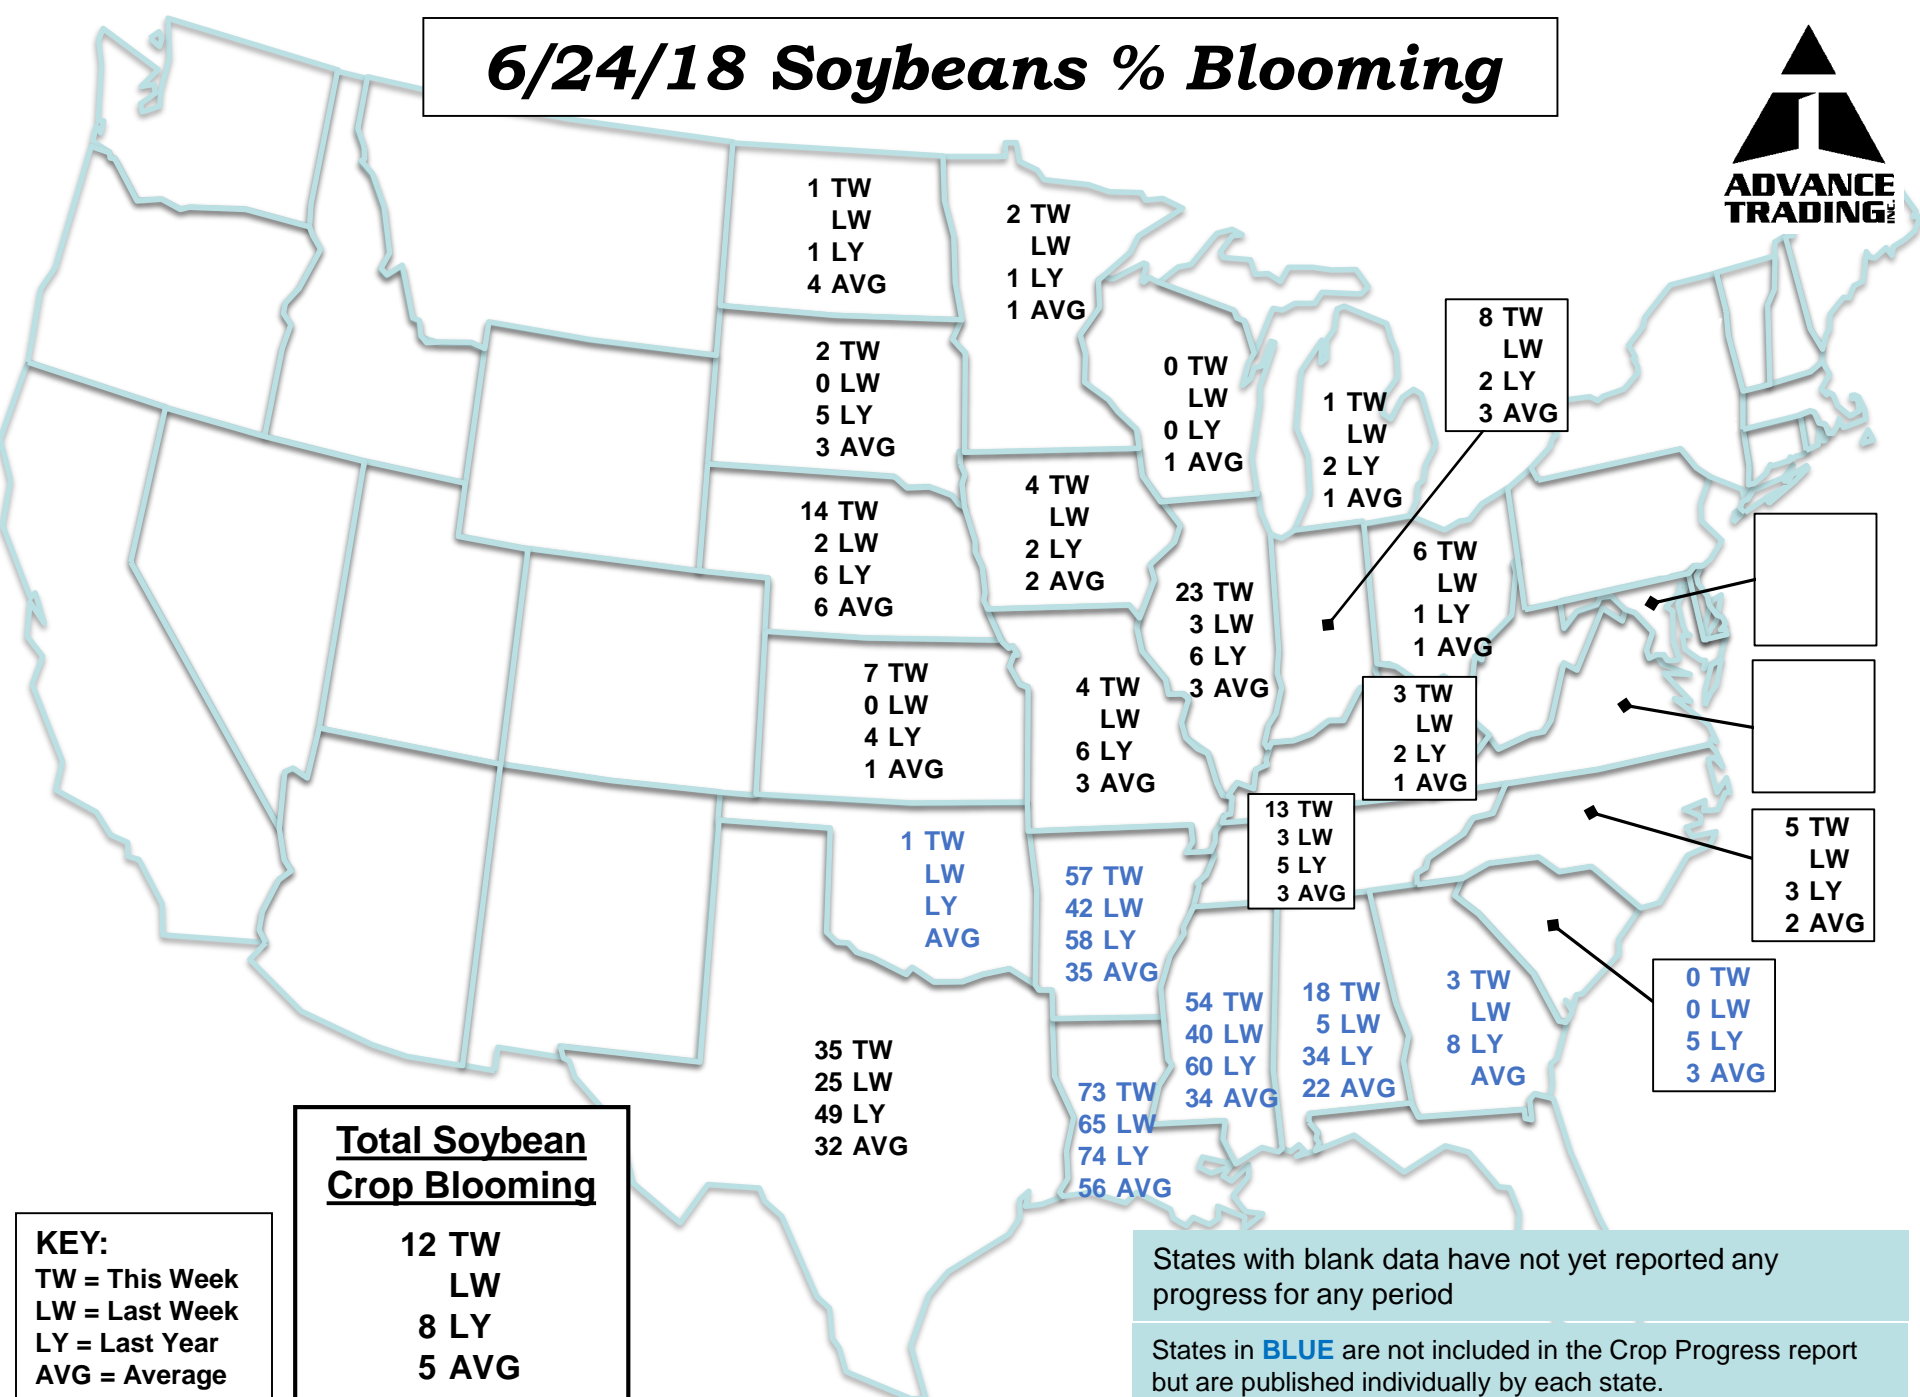

6/24/18 US Corn % Silking

Total US Corn Silking

5 TW
 LW
 4 LY
 3 AVG

KEY:
 TW = This Week
 LW = Last Week
 LY = Last Year
 AVG = Average

States with blank data have not yet reported any progress for any period

States in **BLUE** are not included in the Crop Progress report but are published individually by each state.

6/24/18 Soybeans % Emerged

Total Soybean Crop Emerged

95 TW
90 LW
93 LY
89 AVG

KEY:
 TW = This Week
 LW = Last Week
 LY = Last Year
 AVG = Average

States with blank data have not yet reported any progress for any period

States in **BLUE** are not included in the Crop Progress report but are published individually by each state.

6/24/18 Soybeans % Blooming

Total Soybean Crop Blooming

12 TW
8 LW
5 LY
5 AVG

KEY:
TW = This Week
LW = Last Week
LY = Last Year
AVG = Average

States with blank data have not yet reported any progress for any period

States in **BLUE** are not included in the Crop Progress report but are published individually by each state.